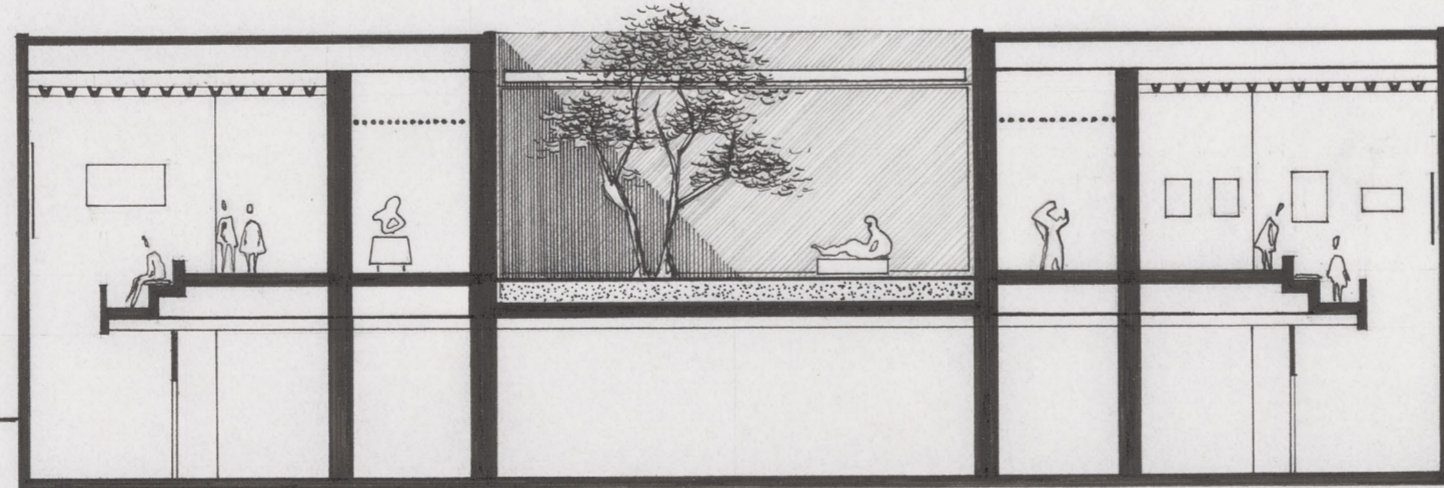

PHOTOSTAT

FINE FOLL SIZE + TRIM 8 1/2" x 11"

SECTION

PHOTOSTAT - FULL SIZE
5 COPIES

art gallery 4/11/67

job # 634

1/1000 1/1000 1/1000 1/1000

PLAN
0 5 10 20 30 40 50
DOR # 624

ART GALLERY FOR EXPO '67
BLAND/LEMOYNE/RYWALDS/SHINE ARCHITECTS

194
1/25/72
03/29/72

ATS - SIZE

minutes - 13

REDUCE TO 8 1/2" X 11"

PHOTOSTAT - REDUCE
5 - copies

PLAN

SECTION