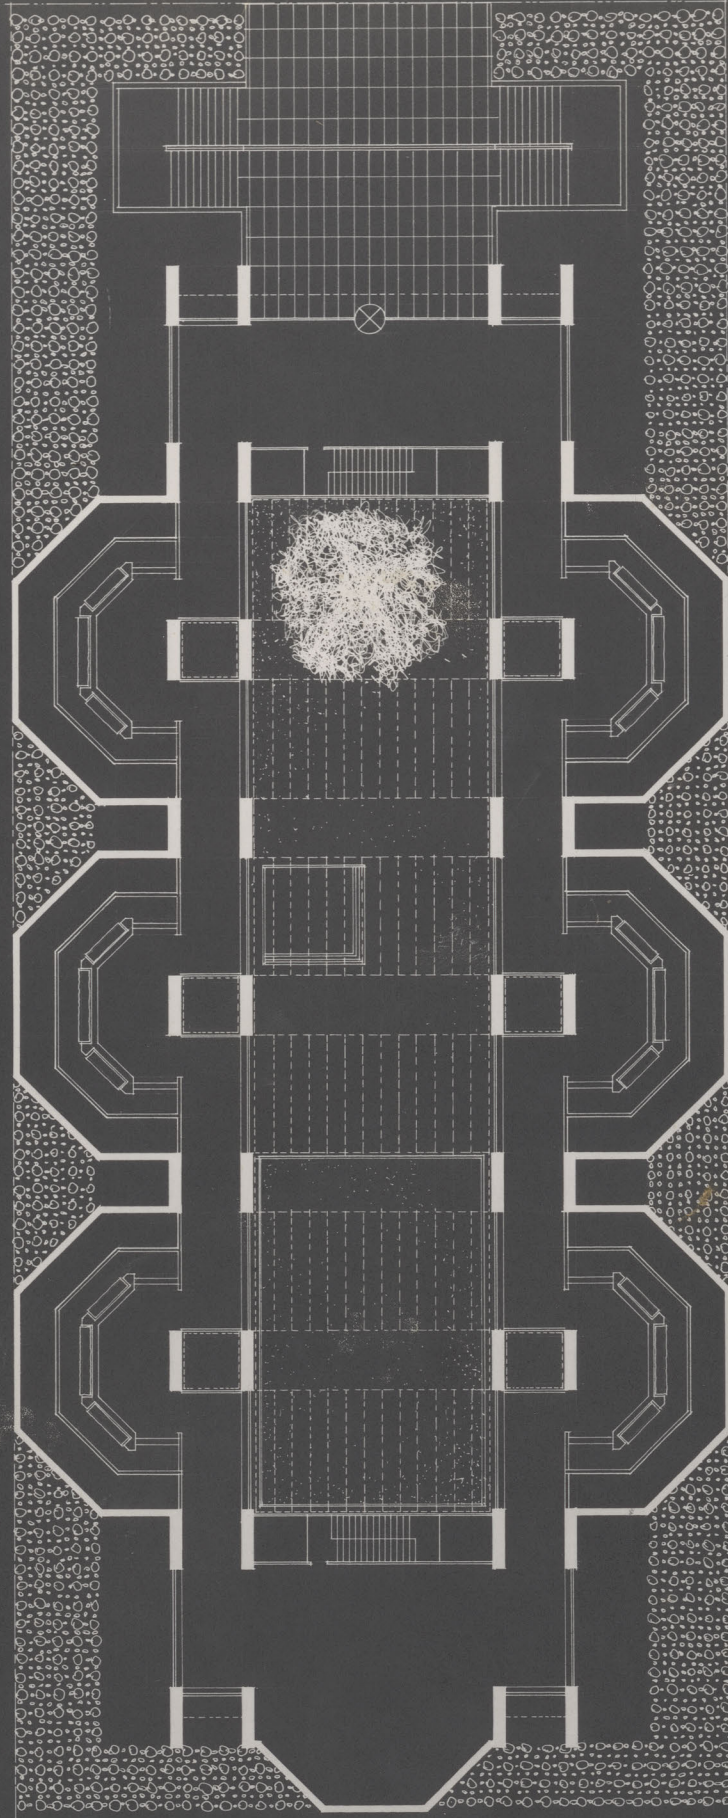

PHOTOSTAT

FINE FOLL SIZE + TRIM 8 1/2" x 11"

SECTION

PHOTOSTAT - FULL SIZE
5 COPIES

art gallery 4/11/67

job # 634

1/1000 1/1000 1/1000 1/1000

PLAN
0 5 10 20 30 40 50
DOR # 624

ART GALLERY FOR EXPO '67
BLAND/LEMOYNE/RYWALDS/SHINE ARCHITECTS

194
1/25/72
03/29/72

ATS - SIZE

minutes - 13

REDUCE TO 8 1/2" X 11"

PHOTOSTAT - REDUCE
5 - copies

PLAN

SECTION