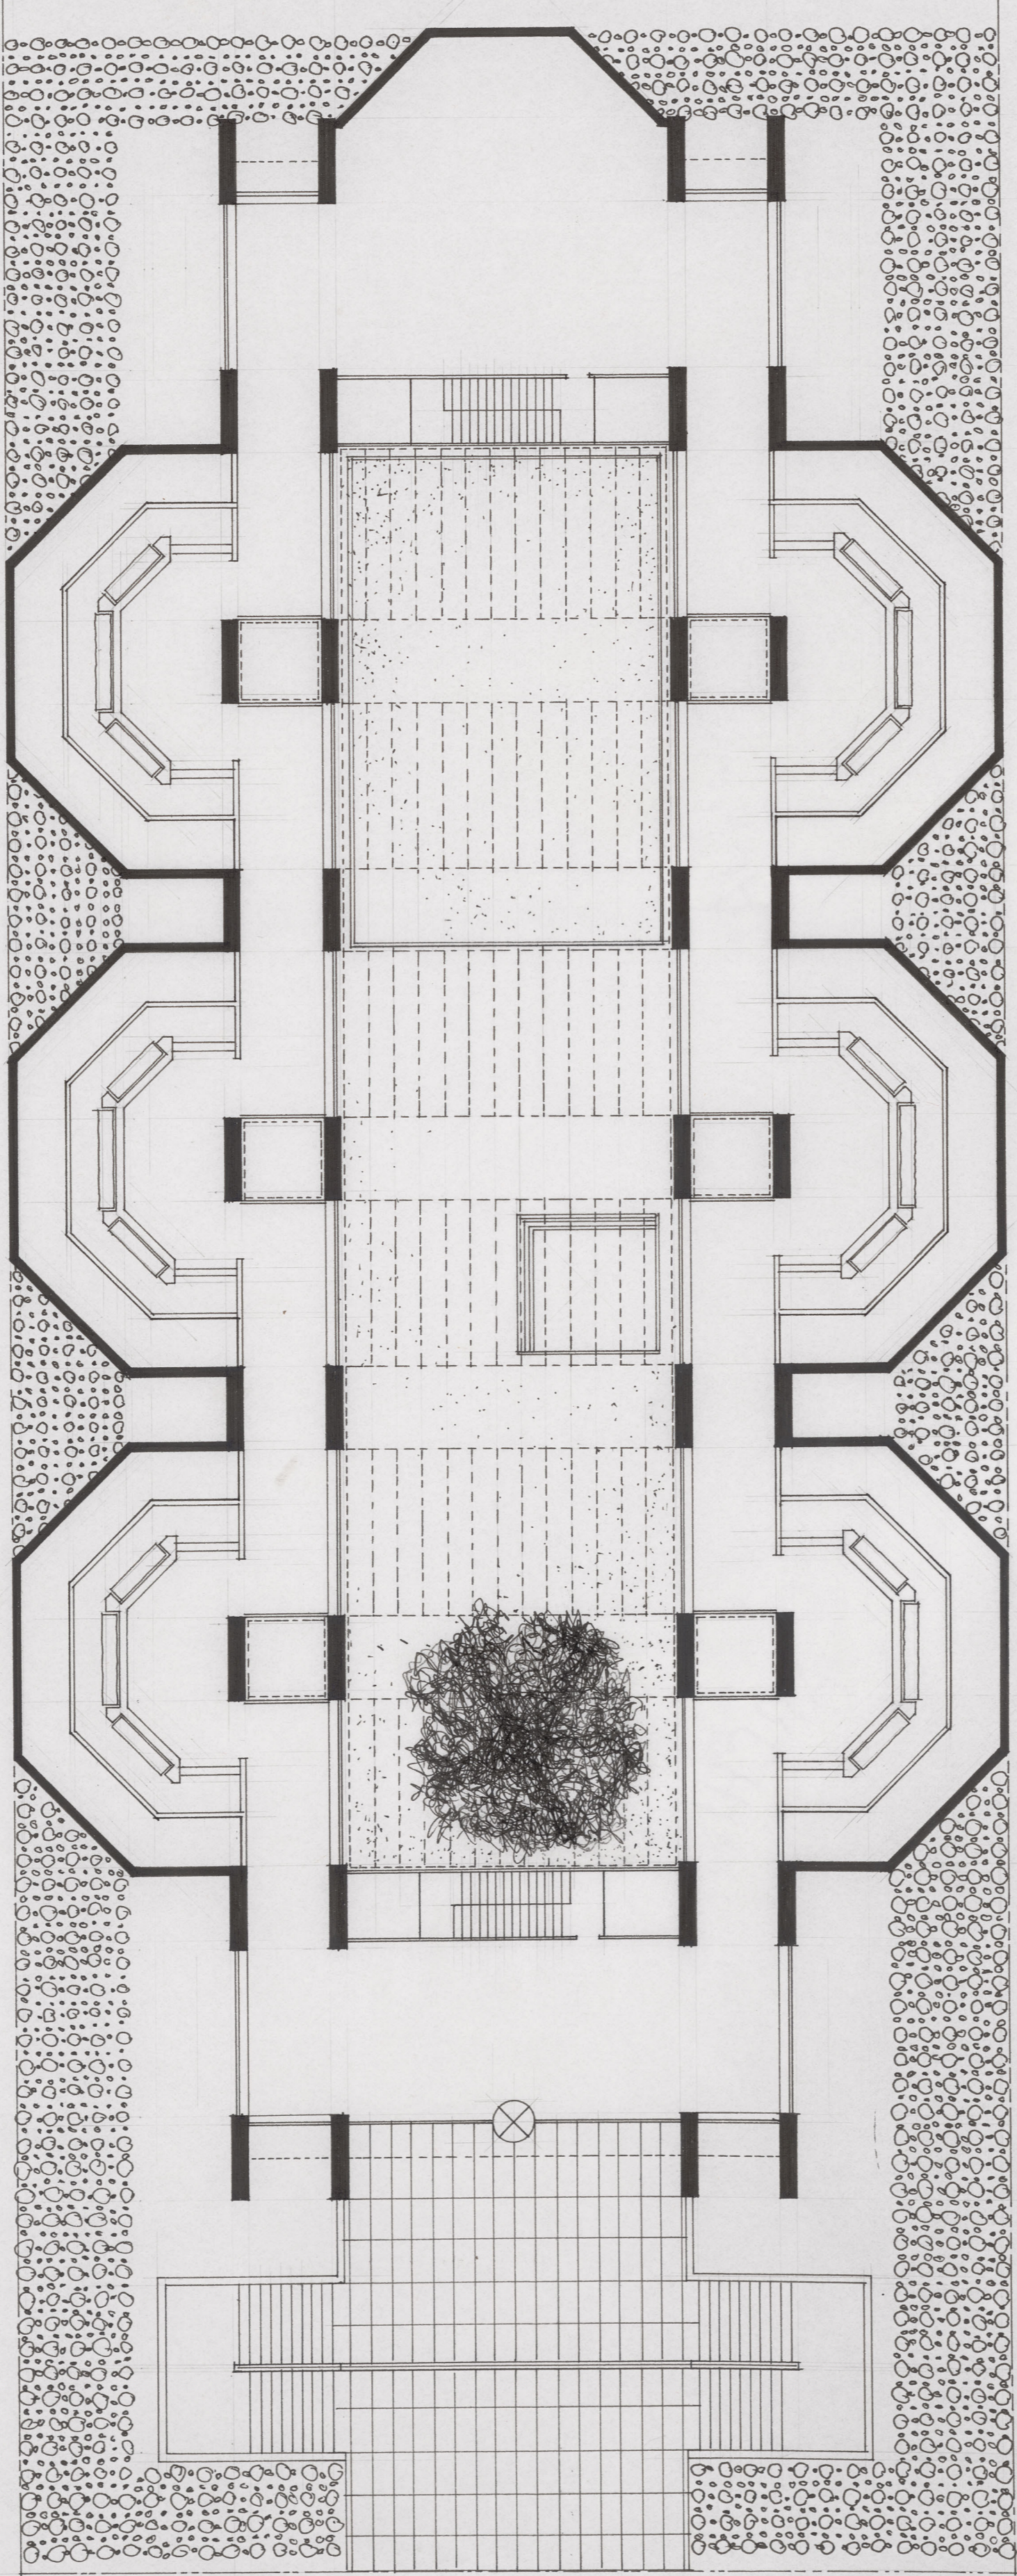

PHOTOSTAT

FINE FOLL SIZE + TRIM 8 1/2" x 11"

SECTION

PHOTOSTAT - FULL SIZE
5 COPIES

art gallery 4/11/67

job # 634

1/1000 1/1000 1/1000 1/1000

PLAN
0 5 10 20 30 40 50
DOR # 624

ART GALLERY FOR EXPO '67
BLAND/LEMOYNE/RYWALDS/SHINE ARCHITECTS

194
1/25/72
03/29/72

ATS - SIZE

minutes - 13

REDUCE TO 8 1/2" X 11"

PHOTOSTAT - REDUCE
5 - copies

PLAN

SECTION