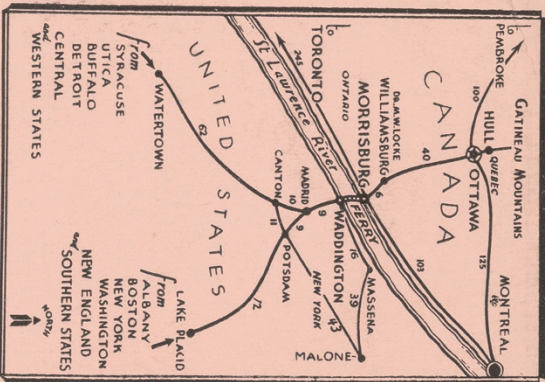

MORRISBURG--WADDINGTON INTERNATIONAL FERRY

Morrisburg, Canada,
Waddington, U.S.A.
STANDARD

WINTER TIME TABLE

Effective December 5th, 1932.

Weather and other circumstances
excepted.

Leave Morrisburg,	Ont.	Waddington, N.Y.	Leave
8.00	a. m.		8.45 a. m.
10.00	a. m.		10.45 a. m.
12.00	noon		12.45 p. m.
2.00	p. m.		2.45 p. m.
4.00	p. m.		4.45 p. m.
6.00	p. m.		6.45 p. m.
*8.00	p. m.		*8.45 p. m.
10.30	p. m.		11.00 p. m.

*Saturdays

*Sundays

*Holidays

RATES—Motor car, $1.00; passengers 25c each; return free on the same day. Please retain return ticket for return trip. No extra charge Saturdays, Sundays, Holidays.

GEORGE D. HOWITH,

Vice-President & Managing Director,
Morrisburg-Waddington International
Ferry

**WADDINGTON-MORRISBURG
INTERNATIONAL FERRY**

TWO

**Government Approved Steel Boats
ASSURE**

**The Fastest and Most Dependable
FERRY SERVICE**

**On the St. Lawrence River, with
Safety, Courtesy and Reliability.**