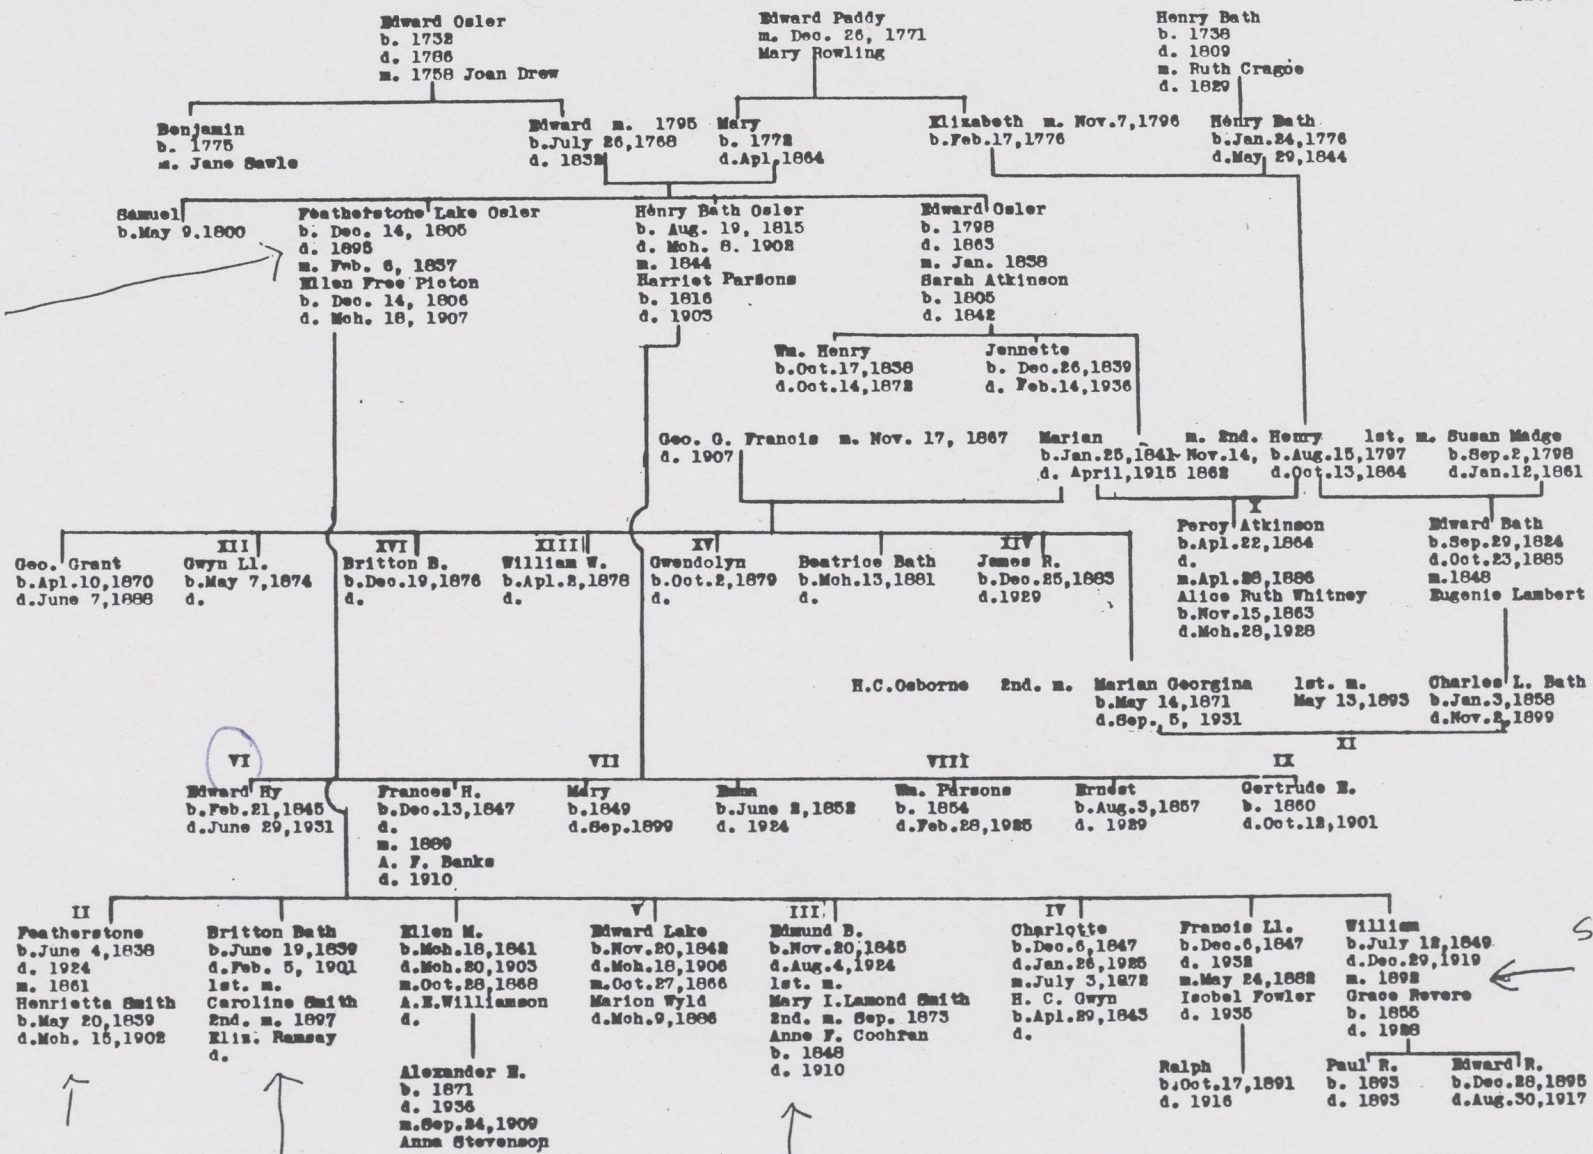

copy of Osler Family gen. table - rec'd from Lakota Osler,
Feb. 15/2016.

The Father of the Great

SIR WILLIAM THE GREAT DOCTOR

The Sudge

The Great Litigationist

SIR EDWARD THE GREAT FINANCIER

the Judge (Oscar's brother)

1878 113
26
69

Edmund Boyd Osler m. Sep. 20, 1873 Anne Farquharson Cochran
 b. Nov. 20, 1845 b. 1848
 d. Aug. 4, 1924 d. 1910

Plate III

248 1919

Feb 22 1940

Patent June 26 1938

1918 1919 James Irvine

1914 1919 Alex Rinnell

Successor Dec 39

Lucy Ann ad 30 1938

Charlotte Elizabeth Osler m. July 3, 1872 Herbert Charles Gwyn
 b. Dec. 6, 1847 b. Apl. 29, 1843
 d. Jan. 26, 1925 d. Jan. 8, 1926

Plate IV

Edward Lake Osler m. Oct. 27, 1866 Marion Wylde
 b. Nov. 20, 1842 b. 1848
 d. Mch. 18, 1906 d. Mch. 9, 1886

Plate XIV

Plate XV

Plate XVI

Plate XVII

Plate XVIII

Ann Cochran Gibbons
b. Sep. 21, 1910
d.
m. July 23, 1932
Robert Wilkinson
d.

Robert Jeremy
b. July 11, 1935
d.

Plate XIX