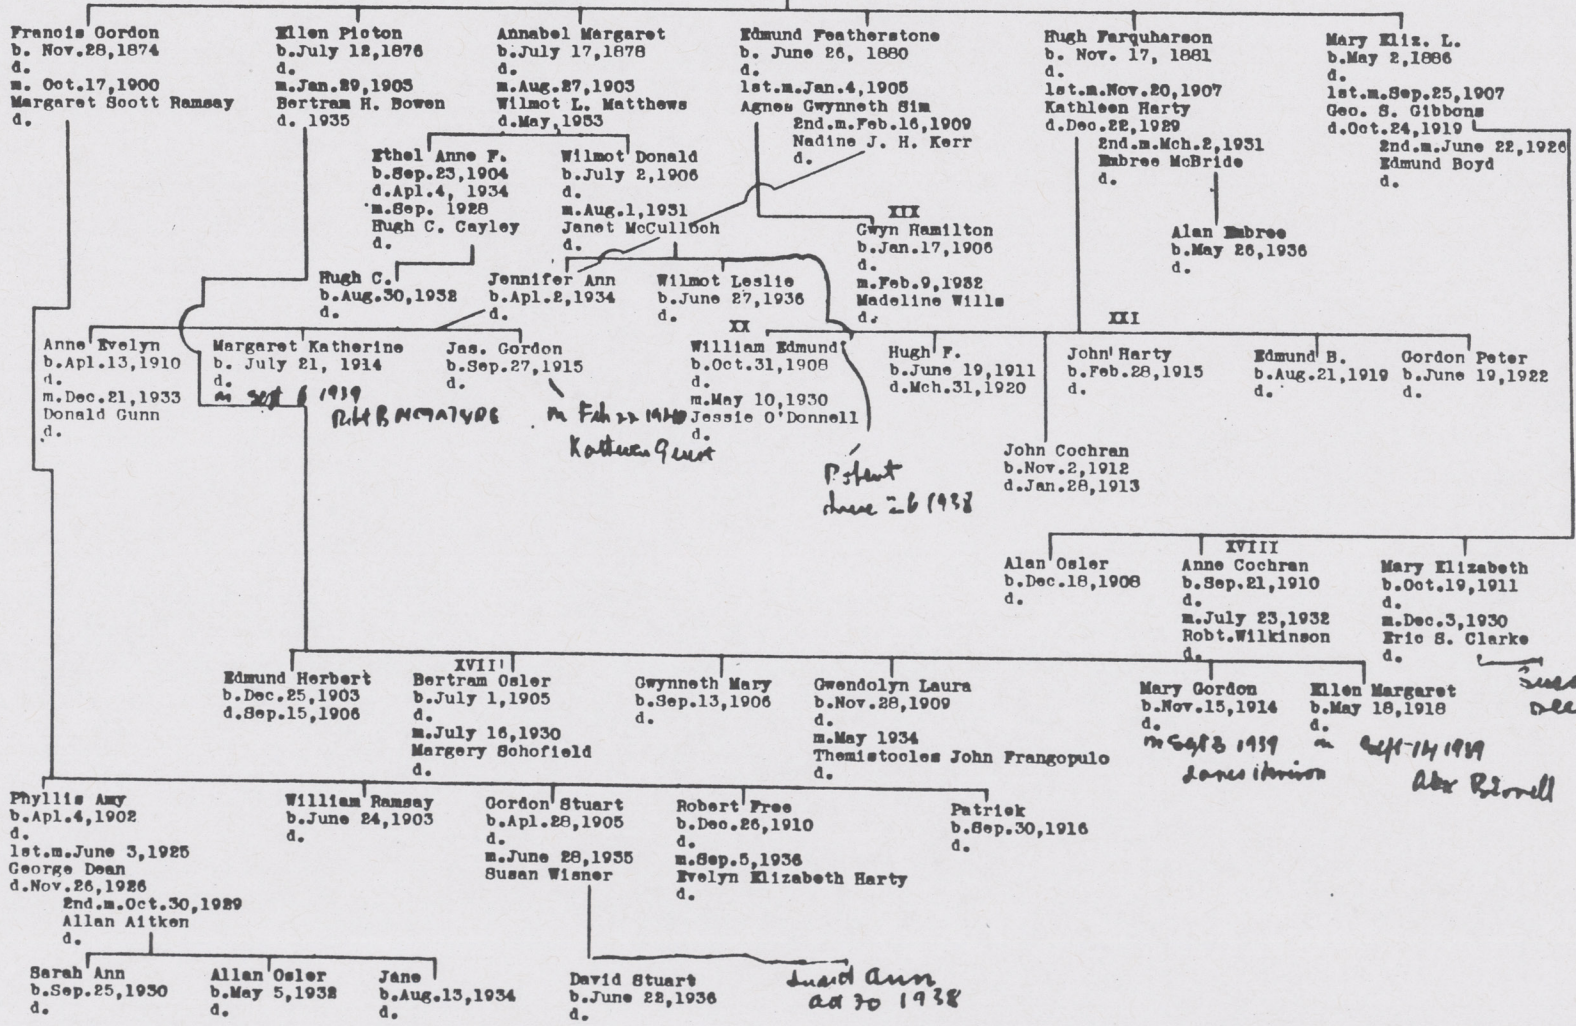

copy of Osler Family gen. table - rec'd from Lakota Osler,
Feb. 15/2016.

The Father of the Great

SIR WILLIAM THE GREAT DOCTOR

The Sudge

The Great Litigationist

SIR EDWARD THE GREAT FINANCIER

the Judge (Oscar's brother)

1878 113
26
69

Edmund Boyd Osler m. Sep. 20, 1873 Anne Farquharson Cochran
 b. Nov. 20, 1845 b. 1848
 d. Aug. 4, 1924 d. 1910

Plate III

248 1919

Feb 22 1940

Patent June 26 1938

1918 1919 James Irvine

1914 1919 Alex Rinnell

Successor Dec 39

Lucy Ann ad 30 1938

Charlotte Elizabeth Osler m. July 3, 1872 Herbert Charles Gwyn
 b. Dec. 6, 1847 b. Apl. 29, 1843
 d. Jan. 26, 1925 d. Jan. 8, 1926

Plate IV

Edward Lake Osler m. Oct. 27, 1866 Marion Wylde
 b. Nov. 20, 1842 b. 1848
 d. Mch. 18, 1906 d. Mch. 9, 1886

Plate XIV

Plate XV

Plate XVI

Plate XVII

Plate XVIII

Ann Cochran Gibbons
b. Sep. 21, 1910
d.
m. July 23, 1932
Robert Wilkinson
d.

Robert Jeremy
b. July 11, 1935
d.

Plate XIX