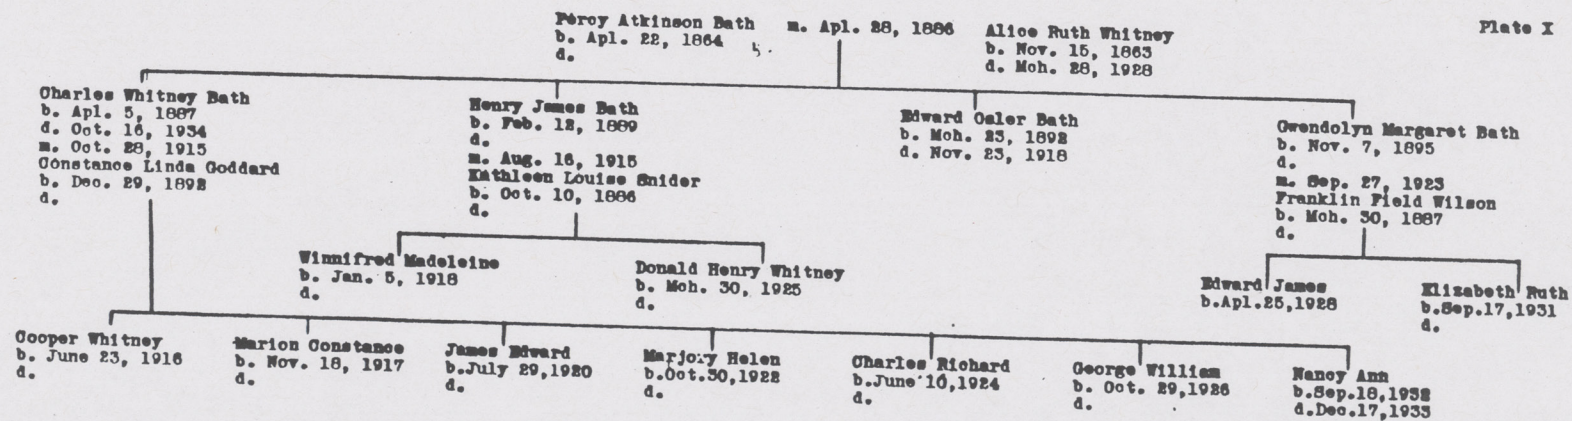

Successor Dec 39

Lucy Ann ad 30 1938

Charlotte Elizabeth Osler m. July 3, 1872 Herbert Charles Gwyn
 b. Dec. 6, 1847 b. Apl. 29, 1843
 d. Jan. 26, 1925 d. Jan. 8, 1926

Plate IV

Edward Lake Osler m. Oct. 27, 1866 Marion Wylde
 b. Nov. 20, 1842 b. 1848
 d. Mch. 18, 1906 d. Mch. 9, 1886

Plate V

Plate VI

Plate VII

Plate VIII

Plate IX

Plate XI

Plate XII

Plate XIII

Plate XIV

Plate XV

Plate XVI

Plate XVII

Plate XVIII

Ann Cochran Gibbons
b. Sep. 21, 1910
d.
m. July 23, 1932
Robert Wilkinson
d.

Robert Jeremy
b. July 11, 1935
d.

Plate XIX