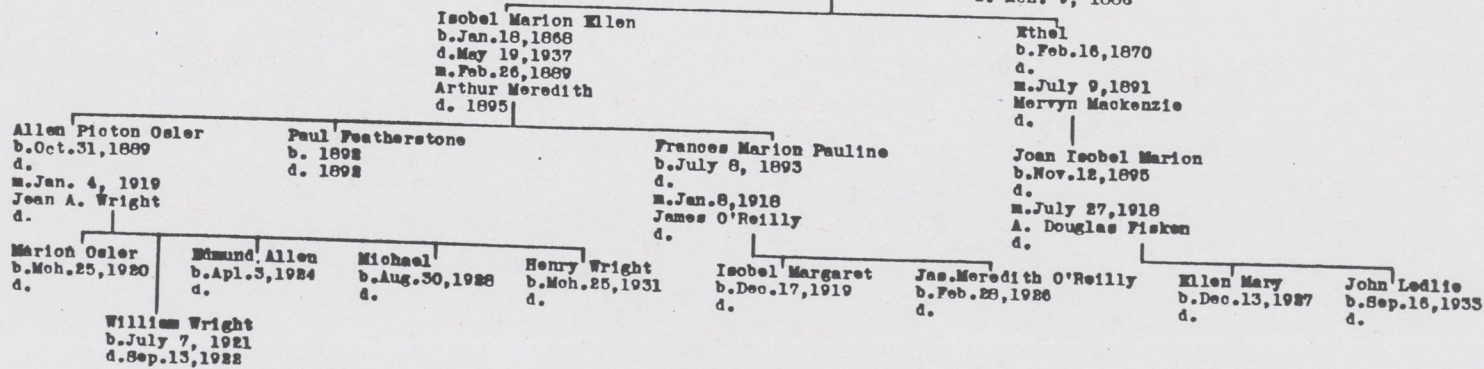

Successor Dec 39

Lucy Ann ad 30 1938

Charlotte Elizabeth Osler m. July 3, 1872 Herbert Charles Gwyn
 b. Dec. 6, 1847 b. Apl. 29, 1843
 d. Jan. 26, 1925 d. Jan. 8, 1926

Plate IV

Edward Lake Osler m. Oct. 27, 1866 Marion Wylde
 b. Nov. 20, 1842 b. 1848
 d. Mch. 18, 1906 d. Mch. 9, 1886

Plate V

Plate VI

Plate VII

Plate VIII

Plate IX

Plate XI

Plate XII

Plate XIII