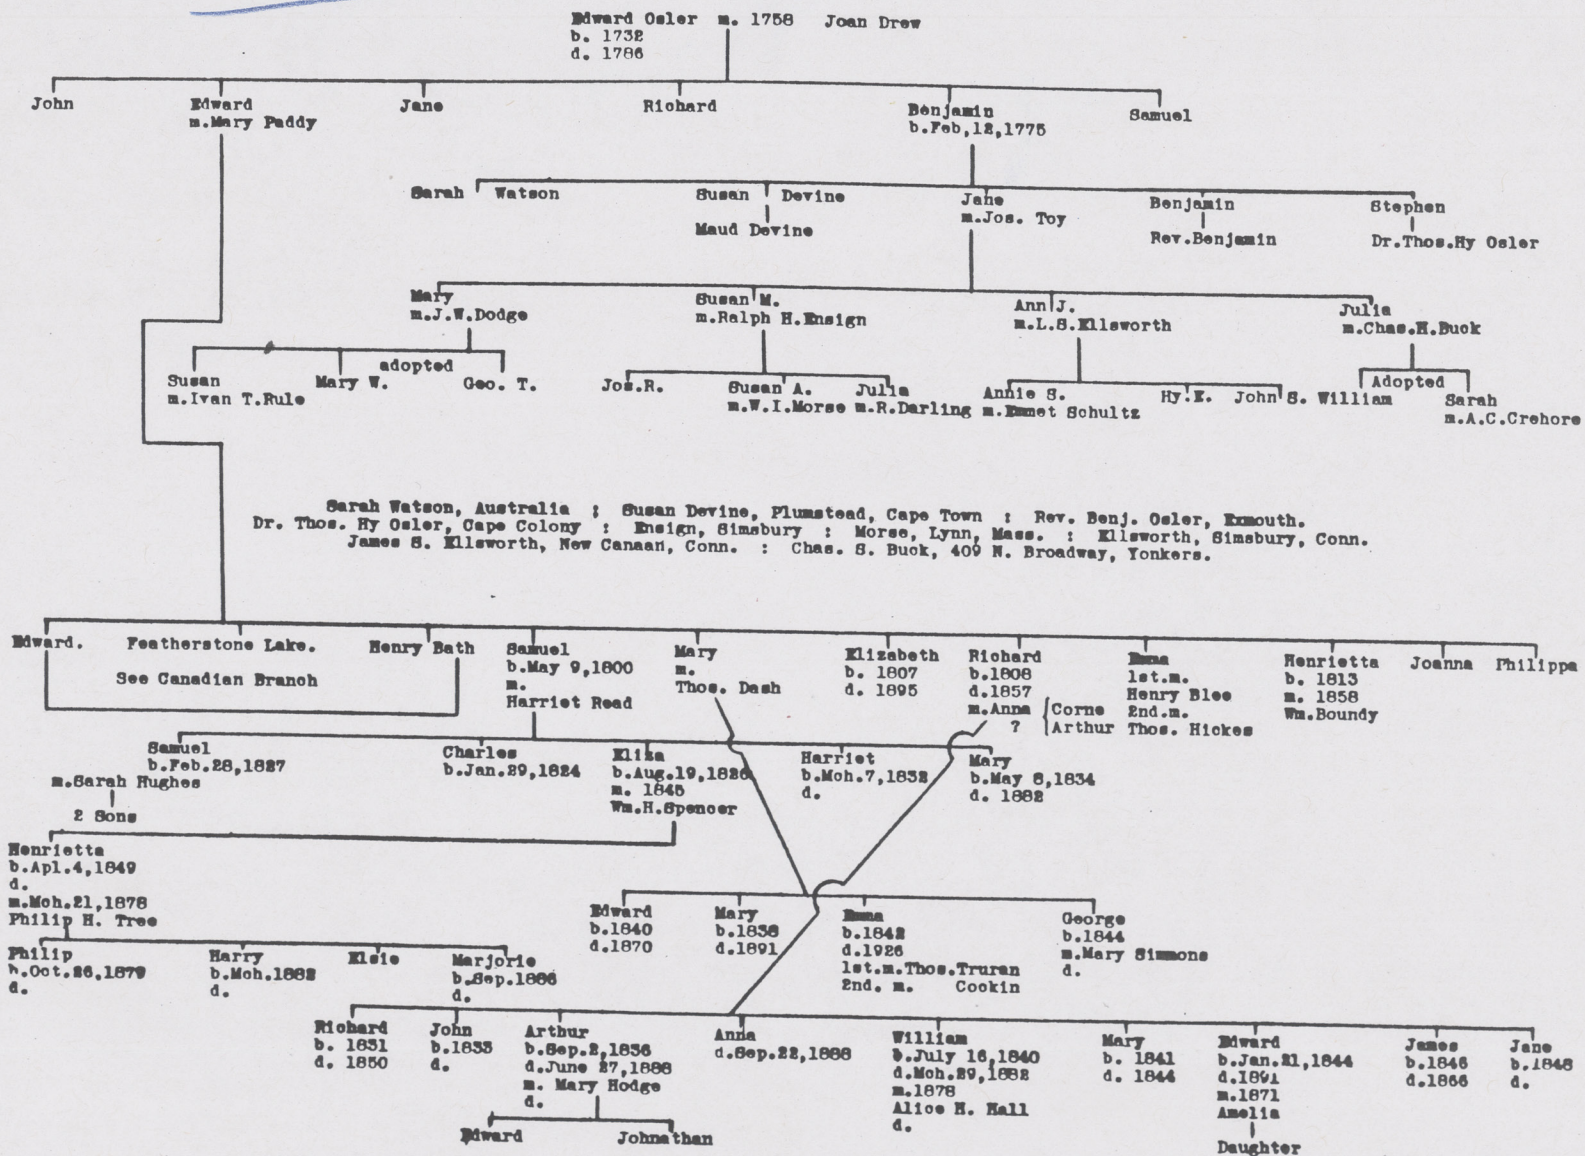

copy of Osler Family gen. table - rec'd from Lakota Osler,
Feb. 15/2016.

The Father of the Great

SIR WILLIAM THE GREAT DOCTOR

The Sudge

The Great Litigationist

SIR EDWARD THE GREAT FINANCIER

the Judge (Oscar's brother)

1878 113
26
69

Edmund Boyd Osler m. Sep. 20, 1873 Anne Farquharson Cochran
 b. Nov. 20, 1845 b. 1848
 d. Aug. 4, 1924 d. 1910

Plate III

248 1919

Feb 22 1940

Patent June 26 1938

1918 1919 James Irvine

1914 1919 Alex Rinnell

Successor Dec 39

Lucy Ann ad 30 1938

Charlotte Elizabeth Osler m. July 3, 1872 Herbert Charles Gwyn
 b. Dec. 6, 1847 b. Apl. 29, 1843
 d. Jan. 26, 1925 d. Jan. 8, 1926

Plate IV

Edward Lake Osler m. Oct. 27, 1866 Marion Wylde
 b. Nov. 20, 1842 b. 1848
 d. Mch. 18, 1906 d. Mch. 9, 1886

Plate XIV

Plate XV

Plate XVI

Plate XVII

Plate XVIII

Ann Cochran Gibbons
b. Sep. 21, 1910
d.
m. July 23, 1932
Robert Wilkinson
d.

Robert Jeremy
b. July 11, 1935
d.

Plate XIX