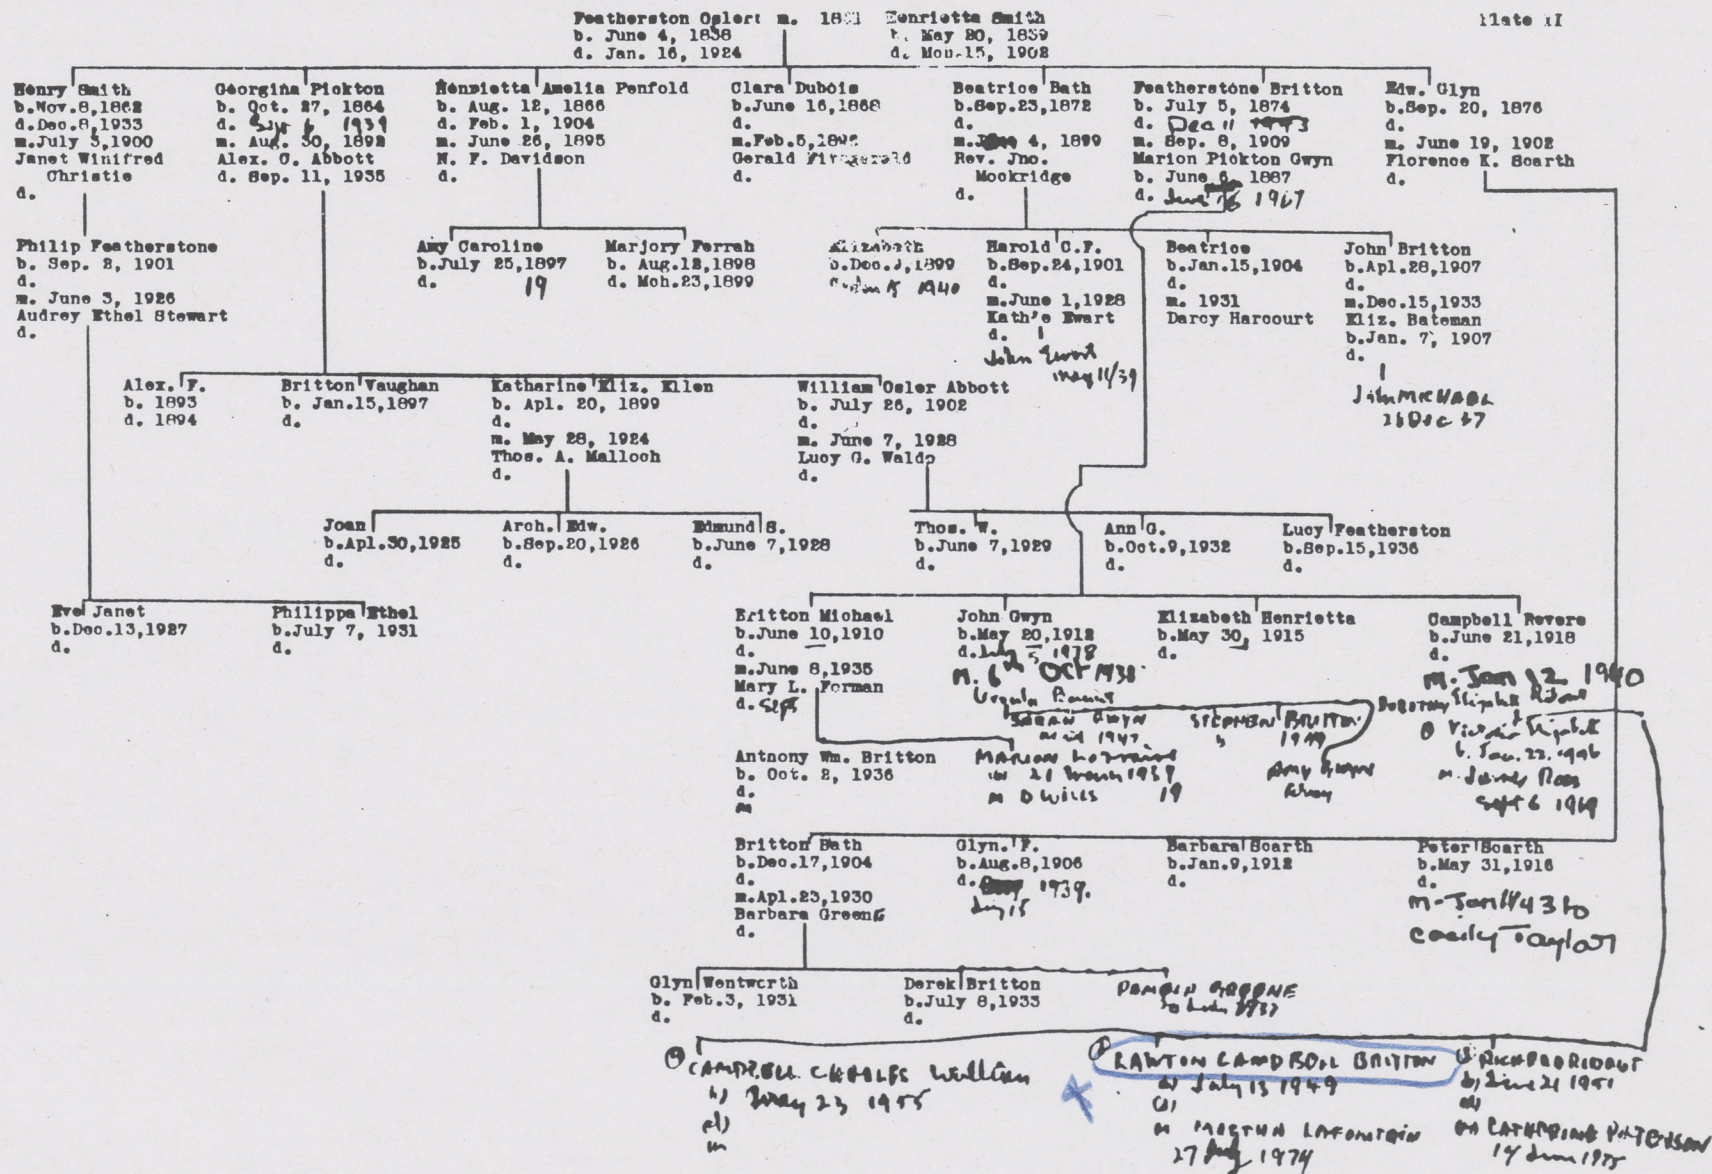

copy of Osler Family gen. table - rec'd from Lakota Osler,
Feb. 15/2016.

The Father of the Great

SIR WILLIAM THE GREAT DOCTOR

The Sudge

The Great Litigationist

SIR EDWARD THE GREAT FINANCIER

the Judge (Oscar's brother)

1878 113
26
69

Edmund Boyd Osler m. Sep. 20, 1873 Anne Farquharson Cochran
 b. Nov. 20, 1845 b. 1848
 d. Aug. 4, 1924 d. 1910

Plate III

248 1919

Feb 22 1940

Patent June 26 1938

1918 1919 James Irvine

1914 1919 Alex Rinnell

Successor Dec 39

Lucy Ann ad 30 1938

Charlotte Elizabeth Osler m. July 3, 1872 Herbert Charles Gwyn
 b. Dec. 6, 1847 b. Apl. 29, 1843
 d. Jan. 26, 1925 d. Jan. 8, 1926

Plate IV

Edward Lake Osler m. Oct. 27, 1866 Marion Wylde
 b. Nov. 20, 1842 b. 1848
 d. Mch. 18, 1906 d. Mch. 9, 1886

Plate XIV

Plate XV

Plate XVI

Plate XVII

Plate XVIII

Ann Cochran Gibbons
b. Sep. 21, 1910
d.
m. July 23, 1932
Robert Wilkinson
d.

Robert Jeremy
b. July 11, 1935
d.

Plate XIX