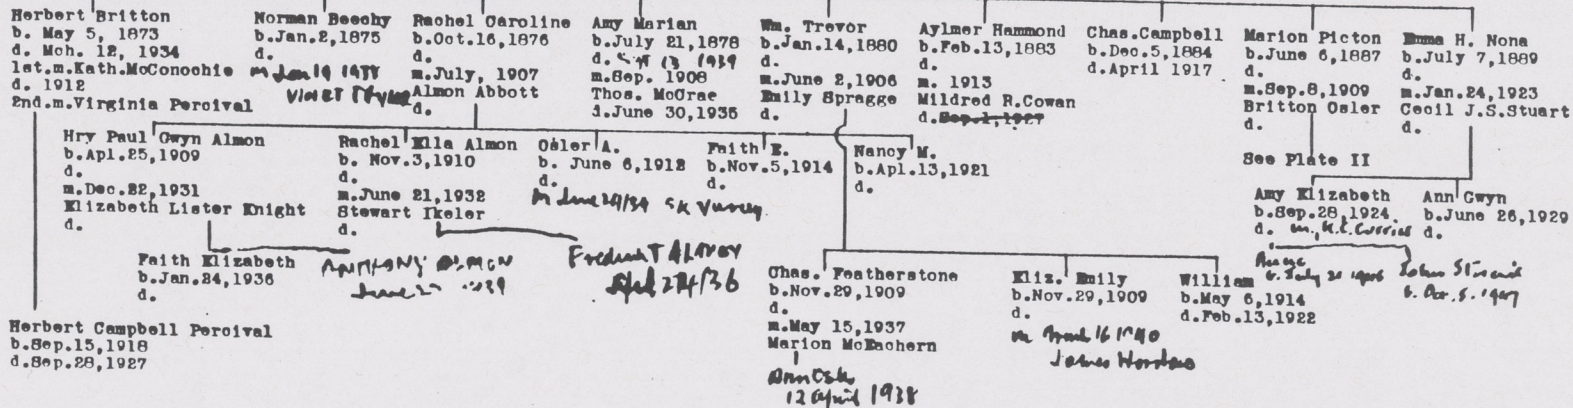

1878 113
26
69

Edmund Boyd Osler m. Sep. 20, 1873 Anne Farquharson Cochran
 b. Nov. 20, 1845 b. 1848
 d. Aug. 4, 1924 d. 1910

Plate III

248 1919

Feb 22 1940

Patent June 26 1938

1918 1919 James Irvine

1914 1919 Alex Rinnell

Successor Dec 39

Lucy Ann ad 30 1938

Charlotte Elizabeth Osler m. July 3, 1872 Herbert Charles Gwyn
 b. Dec. 6, 1847 b. Apl. 29, 1843
 d. Jan. 26, 1925 d. Jan. 8, 1926

Plate IV

Edward Lake Osler m. Oct. 27, 1866 Marion Wylde
 b. Nov. 20, 1842 b. 1848
 d. Mch. 18, 1906 d. Mch. 9, 1886