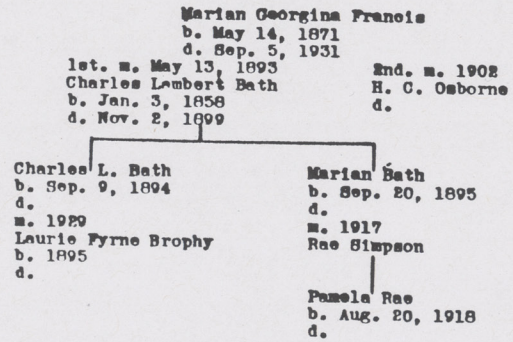

Successor Dec 39

Lucy Ann ad 30 1938

Charlotte Elizabeth Osler m. July 3, 1872 Herbert Charles Gwyn
 b. Dec. 6, 1847 b. Apl. 29, 1843
 d. Jan. 26, 1925 d. Jan. 8, 1926

Plate IV

Edward Lake Osler m. Oct. 27, 1866 Marion Wylde
 b. Nov. 20, 1842 b. 1848
 d. Mch. 18, 1906 d. Mch. 9, 1886

Plate V

Plate VI

Plate VII

Plate VIII

Plate IX

Plate XI

Plate XII

Plate XIII

Plate XIV

Plate XV

Plate XVI

Plate XVII

Plate XVIII

Ann Cochran Gibbons
b. Sep. 21, 1910
d.
m. July 23, 1932
Robert Wilkinson
d.

Robert Jeremy
b. July 11, 1935
d.

Plate XIX