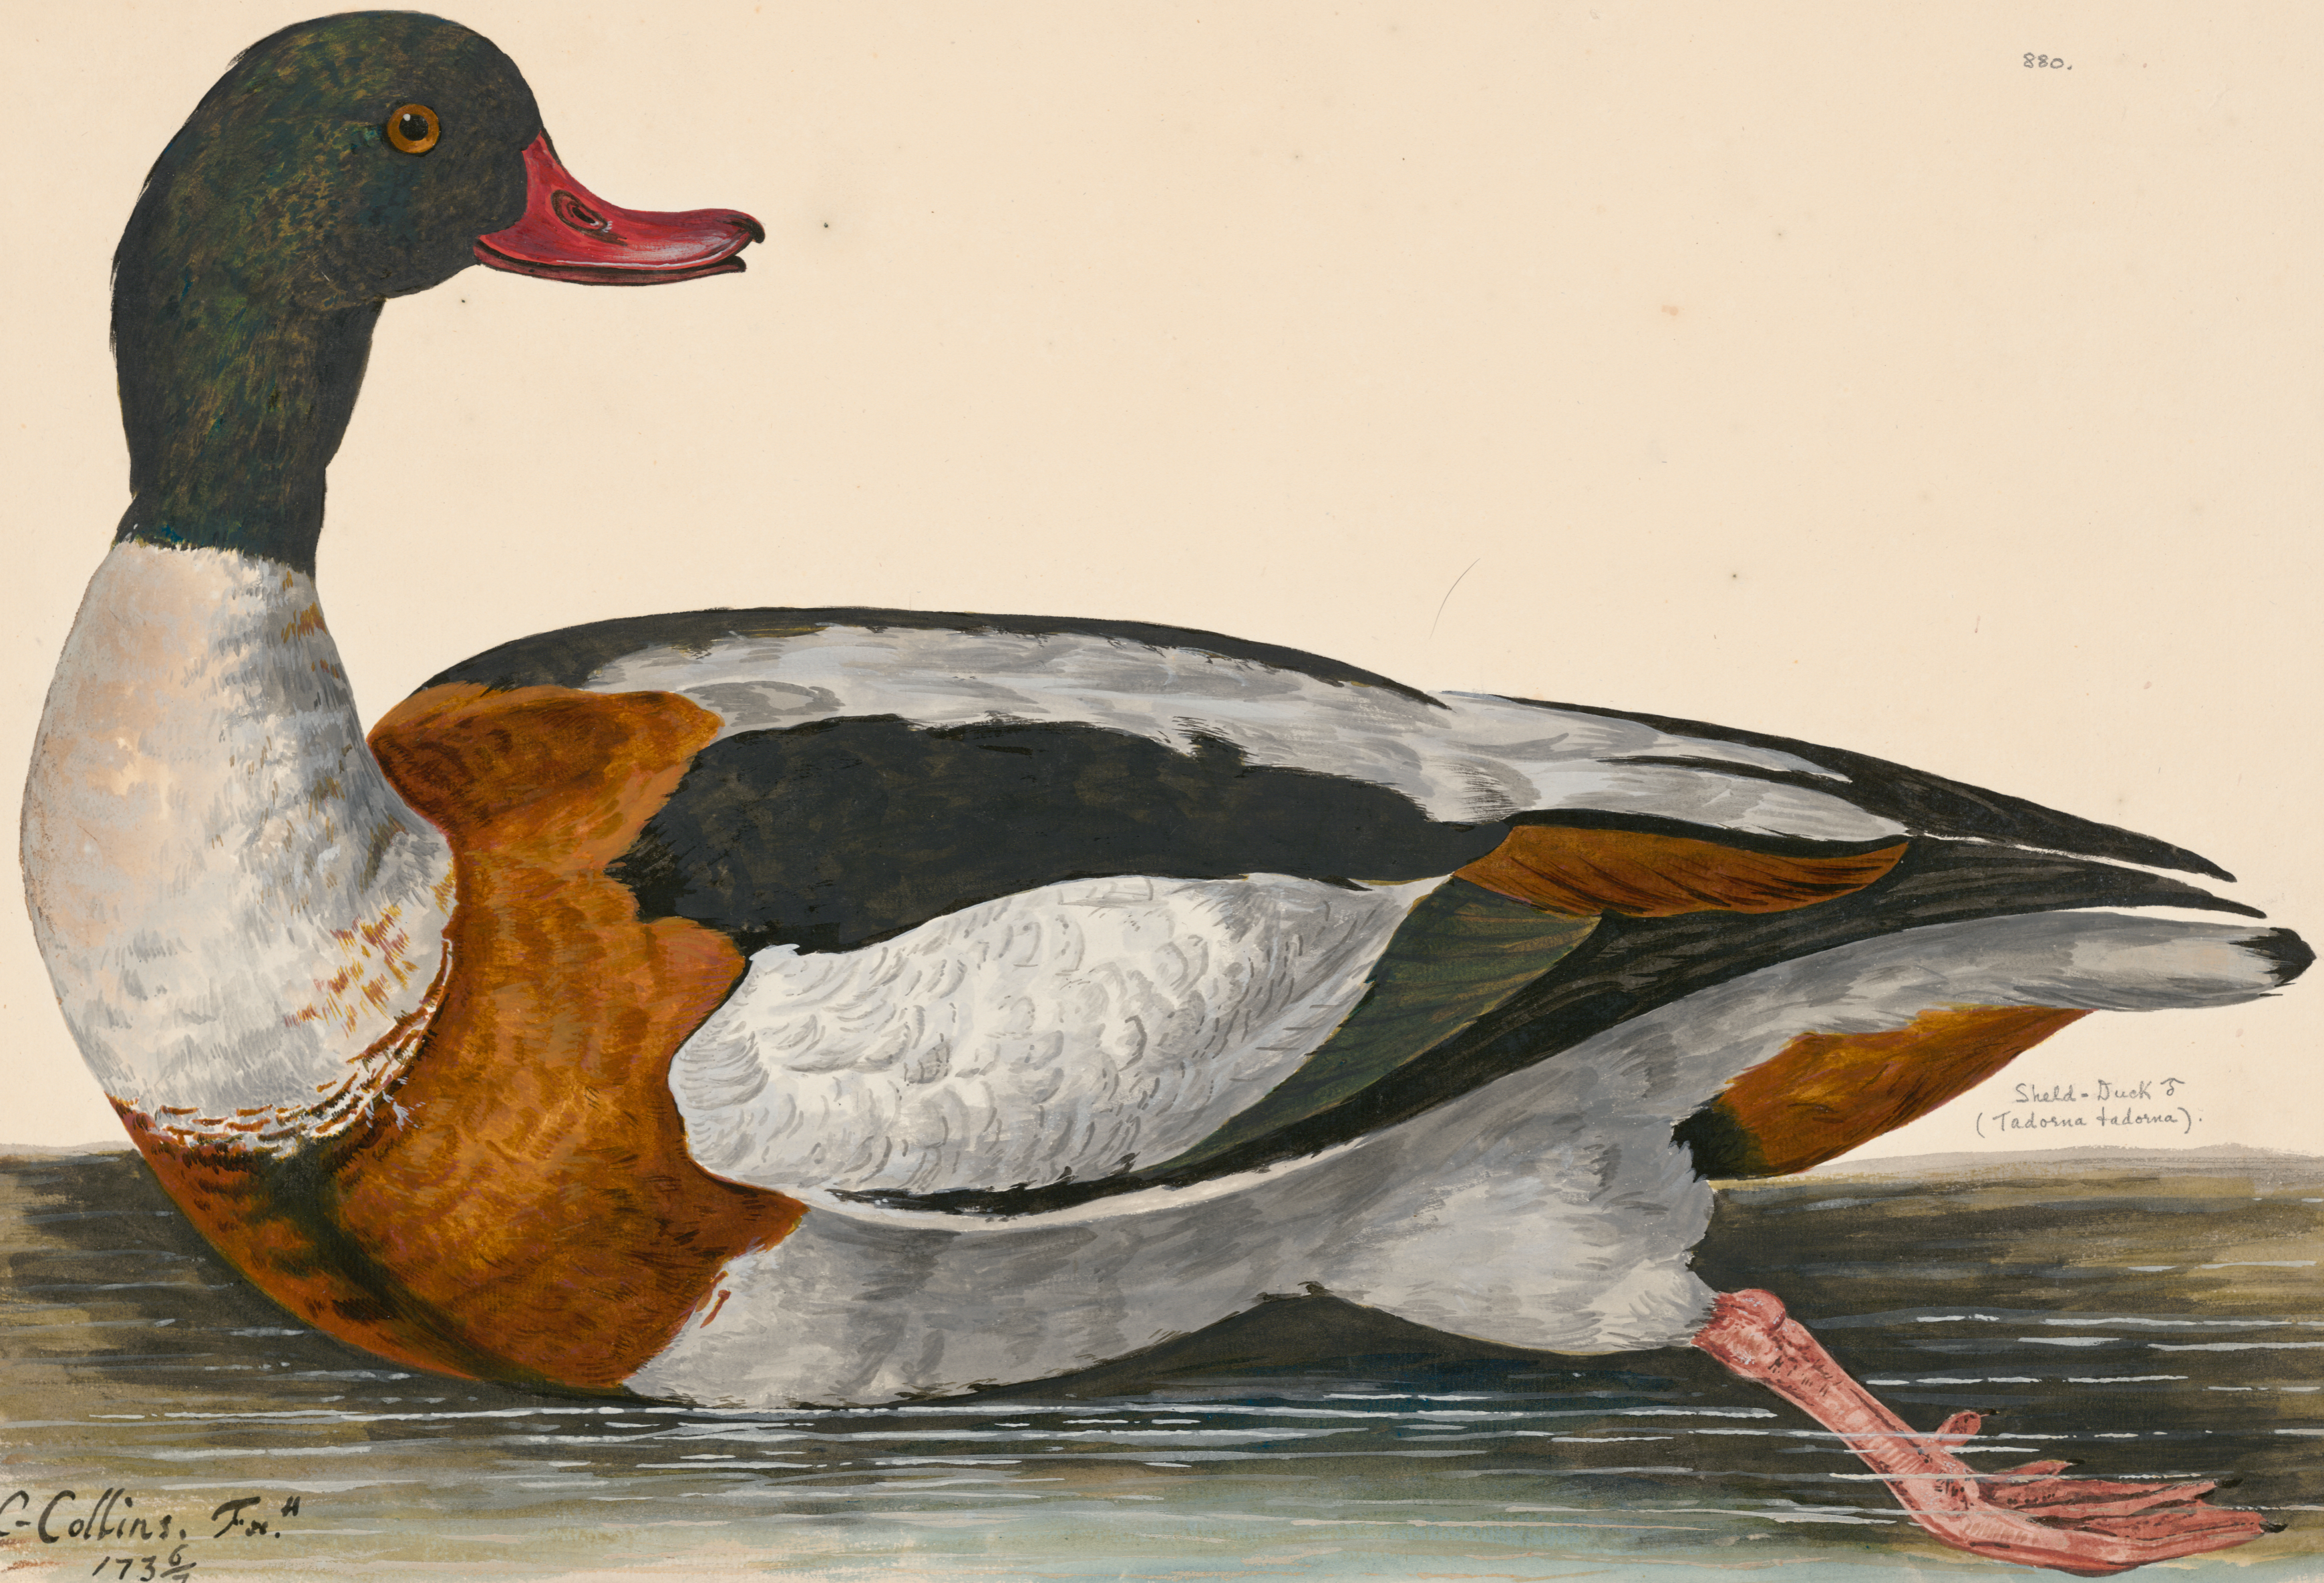

880

20
1891

880.

Sheld-Duck ♂
(*Tadorna tadorna*).

C. Collins. F. A. #
1736/7

UNIVERSITY
LIBRARY

The Sheldonite or Through Duck or Box:
—gender. Tadoma Beller. Valpanser quiboda.

W. 363