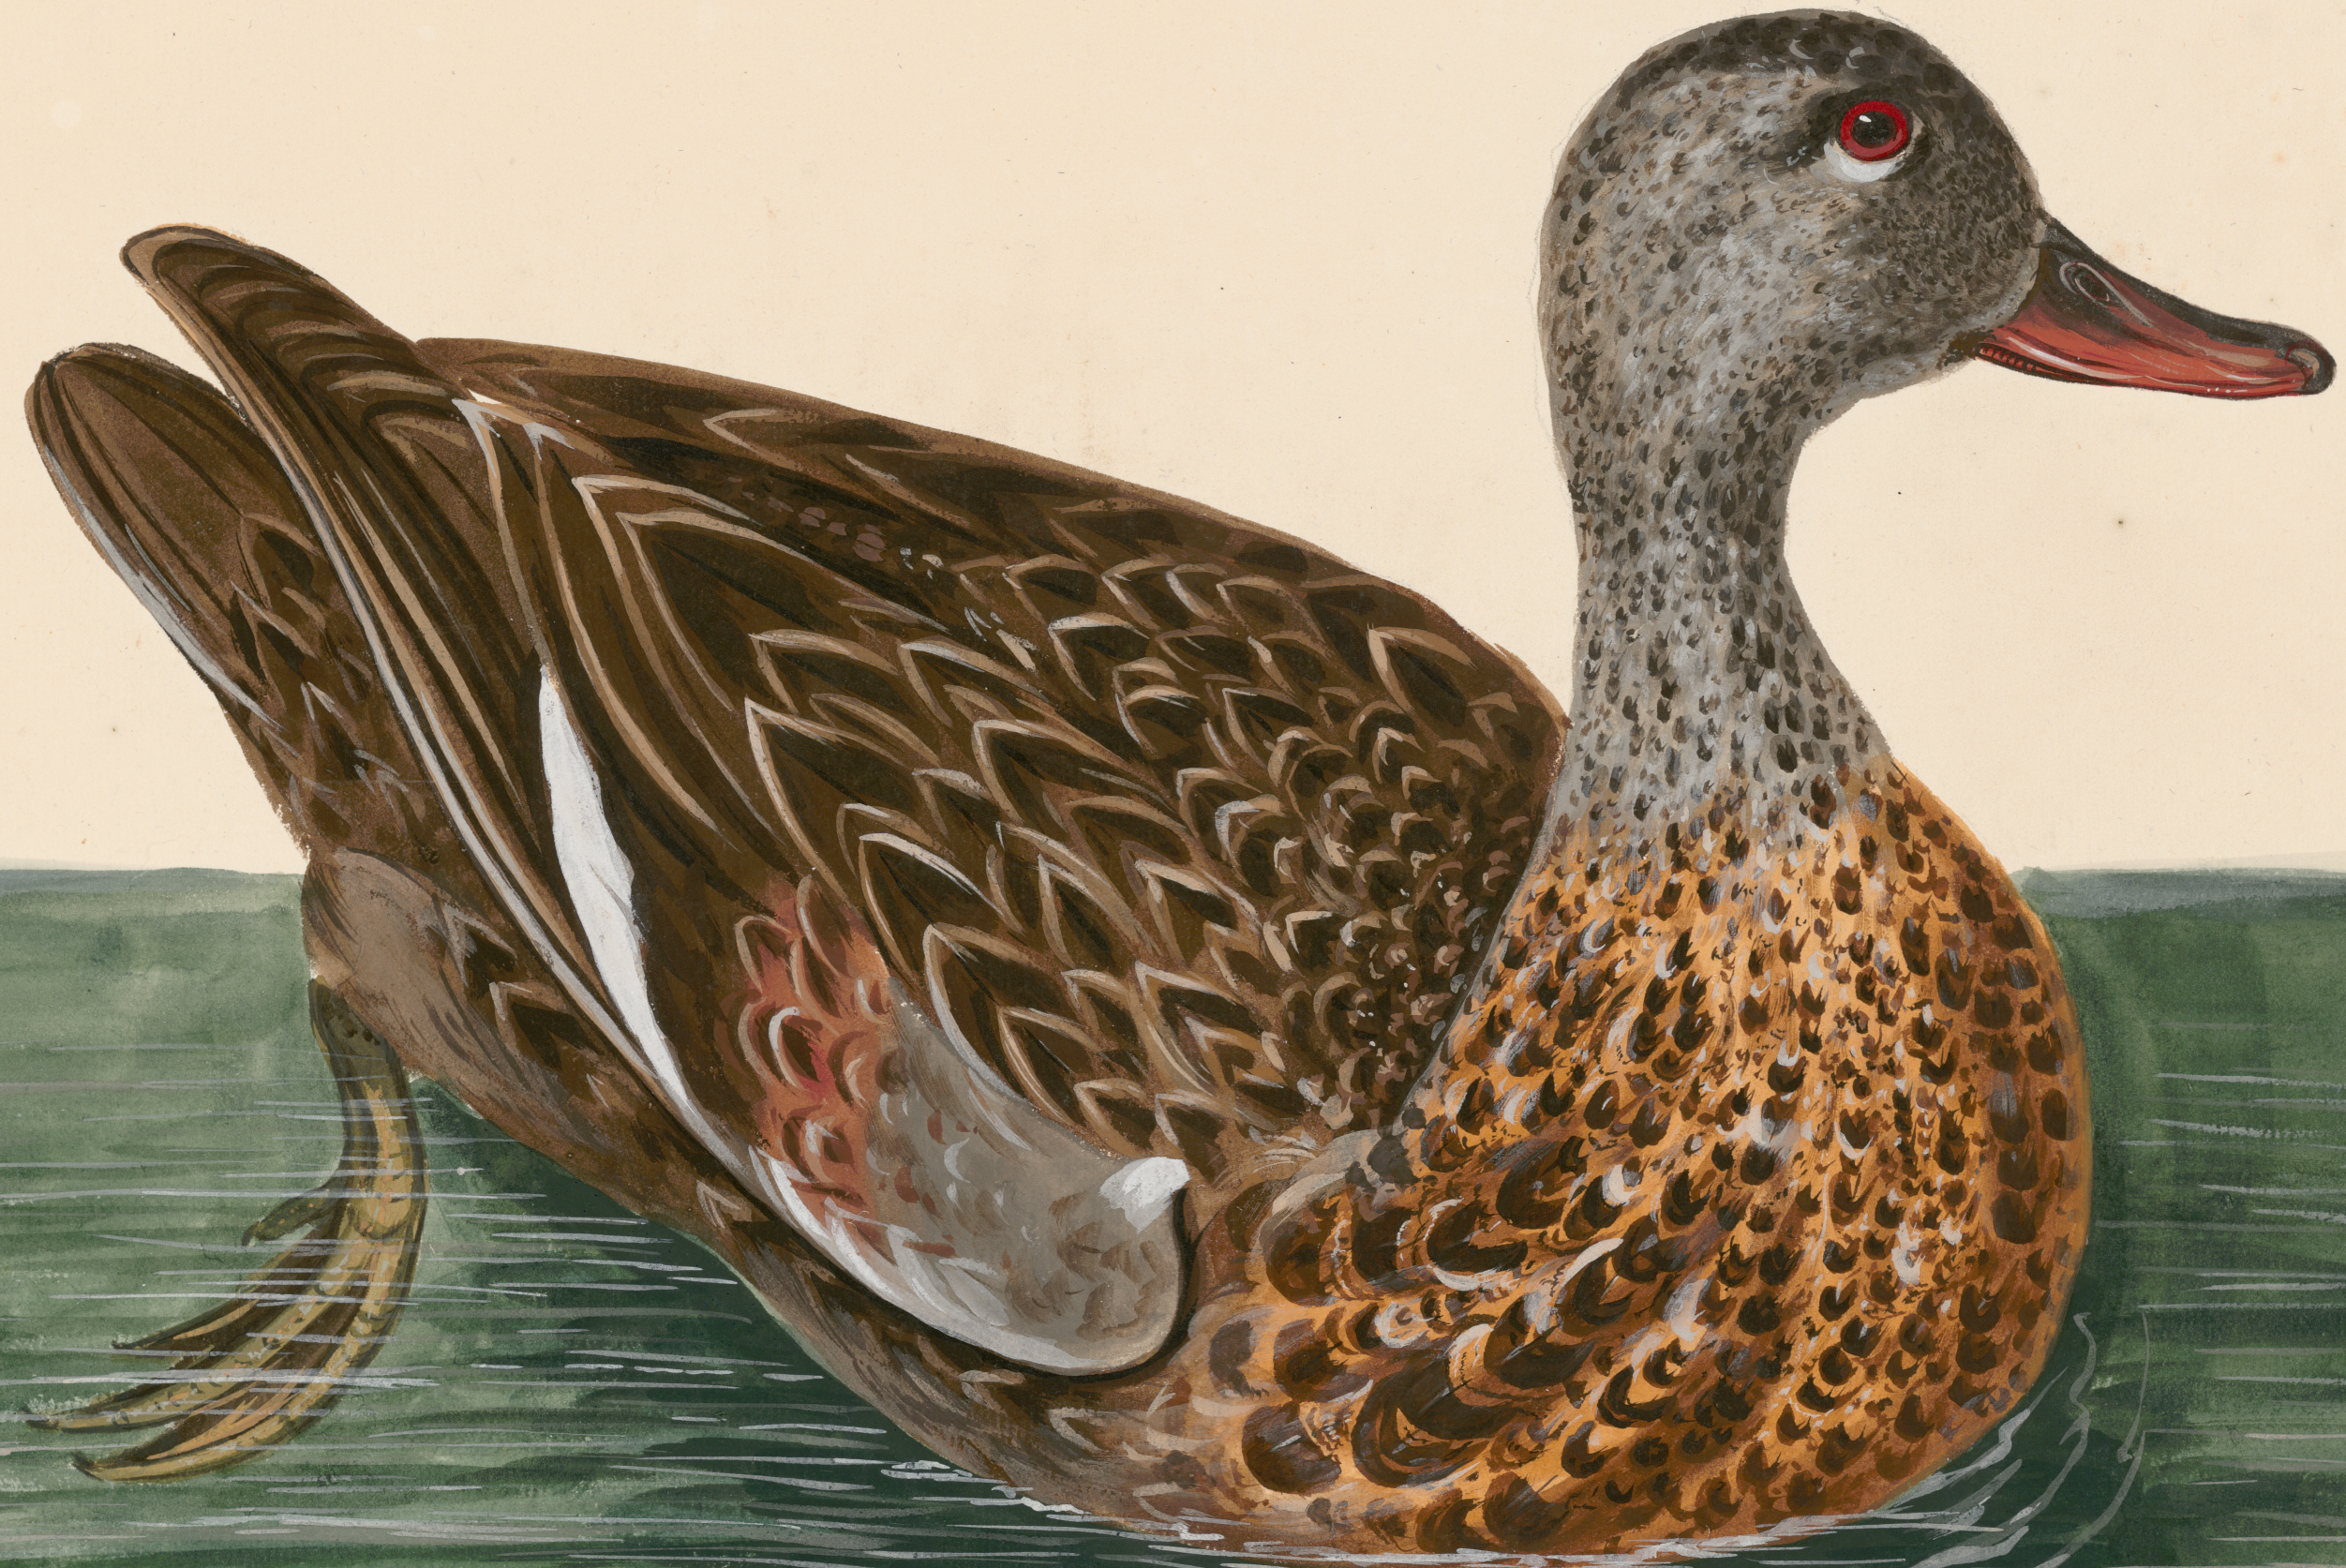

907

91700

907.

Gad wall ♀
(Anas strepera).

Pailon January 1745

1877
MAY 10
1877

R.M.