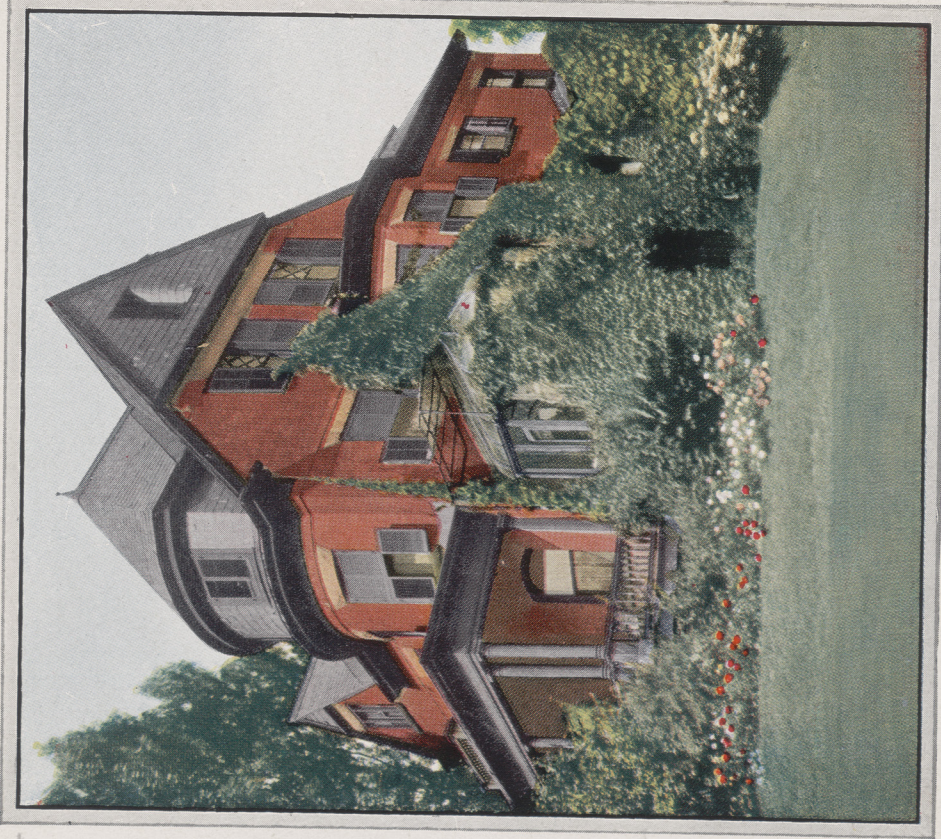

National Brick Co

Factory in Montreal, built of Laprairie "Plastic" Brick

20

3 1/2"

8000

A Westmount Home  
of Laprairie Red Pressed Brick

55 Aberdeen Avenue.  
Westmount.  
The home of Edward Winlow-Spragg and his family.