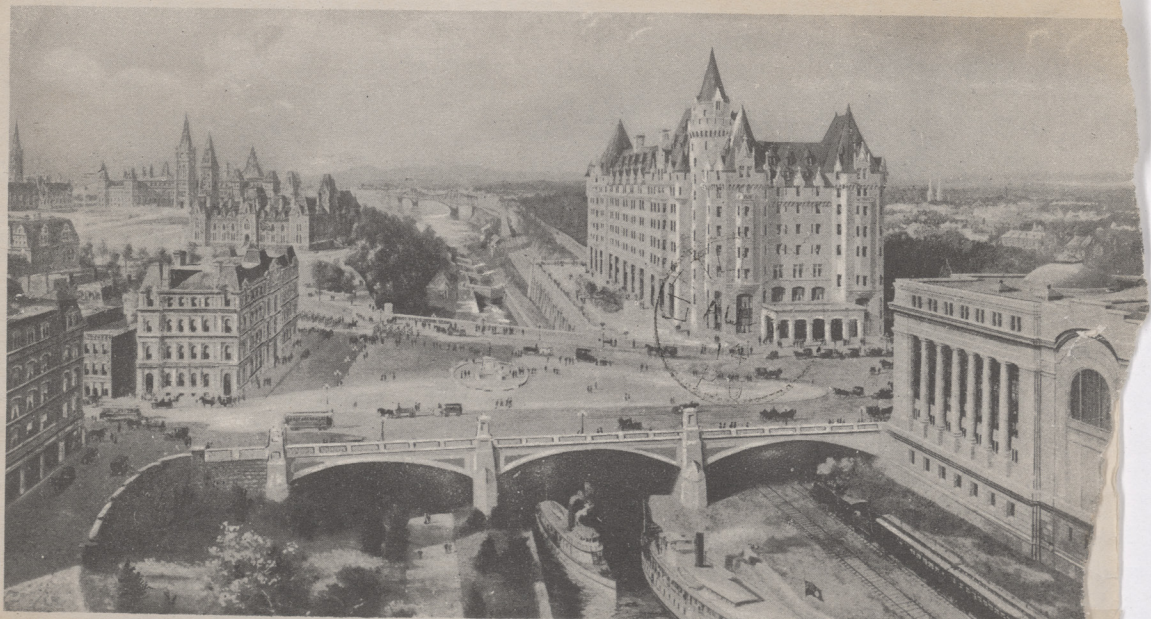

This is just a scrap before train time & I must go now.

With best love
Edward.

Chateau Laurier

OTTAWA, CANADA.

GRAND TRUNK SYSTEM

Mrs E. S. Winslow
Little Metis Beach
Que

Aug 26/14
7/92
bnt

DOMINION PARLIAMENT BUILDINGS

CHATEAU LAURIER

GRAND TRUNK CENTRAL S