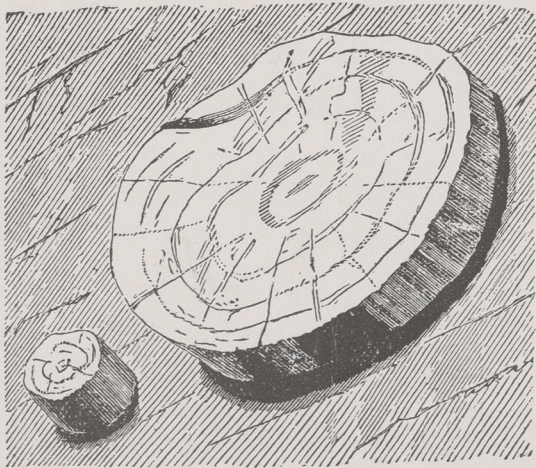

|

2/3

|

Handwritten signature or initials in blue ink.

SHOP No

2/3 1/4 Wood

Fig. 1 Trunk and branch of *Nematophyton*
unbedded in Sandstone - Gaspé.

Fig 2,, Small trunk of *Neurolophites*
one foot in diameter -
Gorke.

Fig 3. Section showing portion of
a deformed ~~or~~ platy trunk of Nematophyton (a) on an underlay (b) filled with
Psilophyton

Fig 4 Prostrate and partially flattened
 trunk of *Nematophyton* 2 to 6 ins
 in diameter - Campbellton, (a) Flaggy
 sandstone with various matter (b) shale
 with *Psilophyton*. (c) sandstone. (d) cross section
 of sheepled tree enclosed in their cony bark