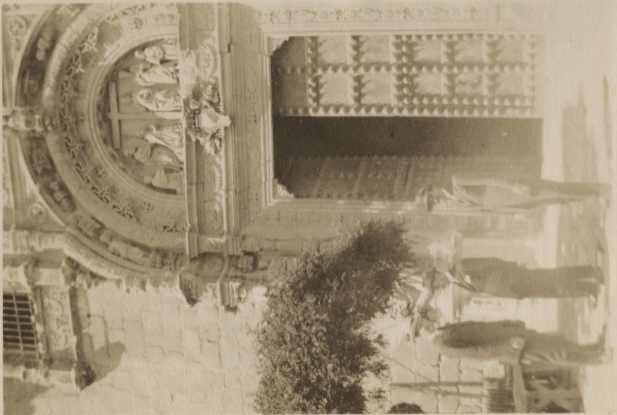

Madrid Spain 1924

RIO DEL RIO-HORTEGA

+

SEÑOR GOMEZ DEL MORAL

(a leading engineer and  
born companion of Don Rio.)

The snags were taken in Toledo

Rio del Rio - Honger  
Photo by W. W.  
Box camera at  
measured distance of  
1 meter. 4 times exposure.  
Spring of 1924.