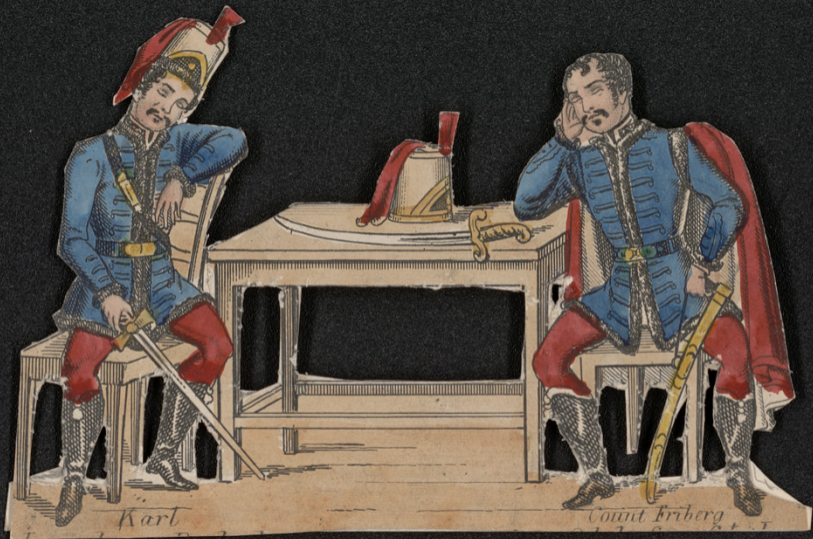

Karl

Count Friberg