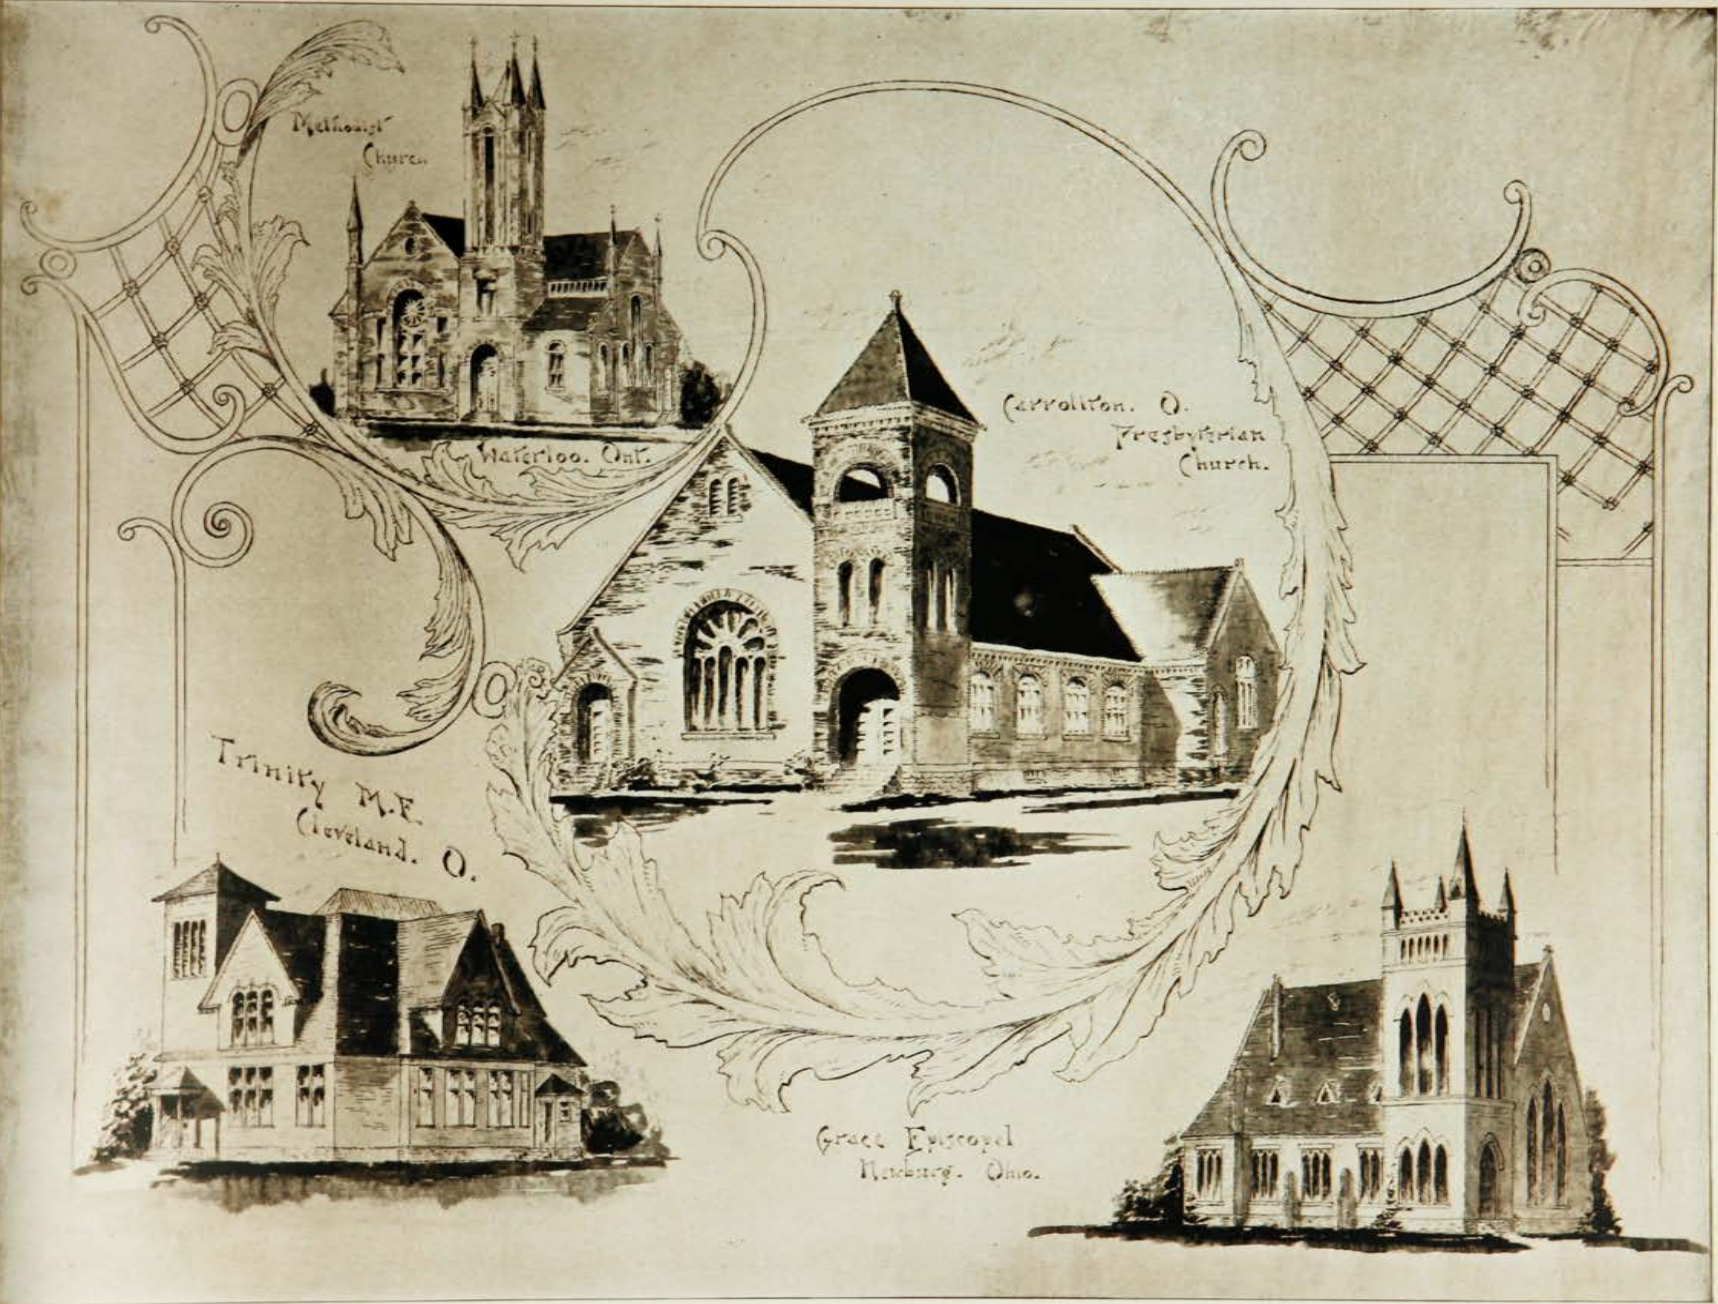

Methodist
Church.

Waterloo, Ont.

Carrollton, O.
Presbyterian
Church.

Trinity M.E.
Cleveland, O.

Grace Episcopal
Newburg, Ohio.

A PAGE OF SMALLER CHURCHES.