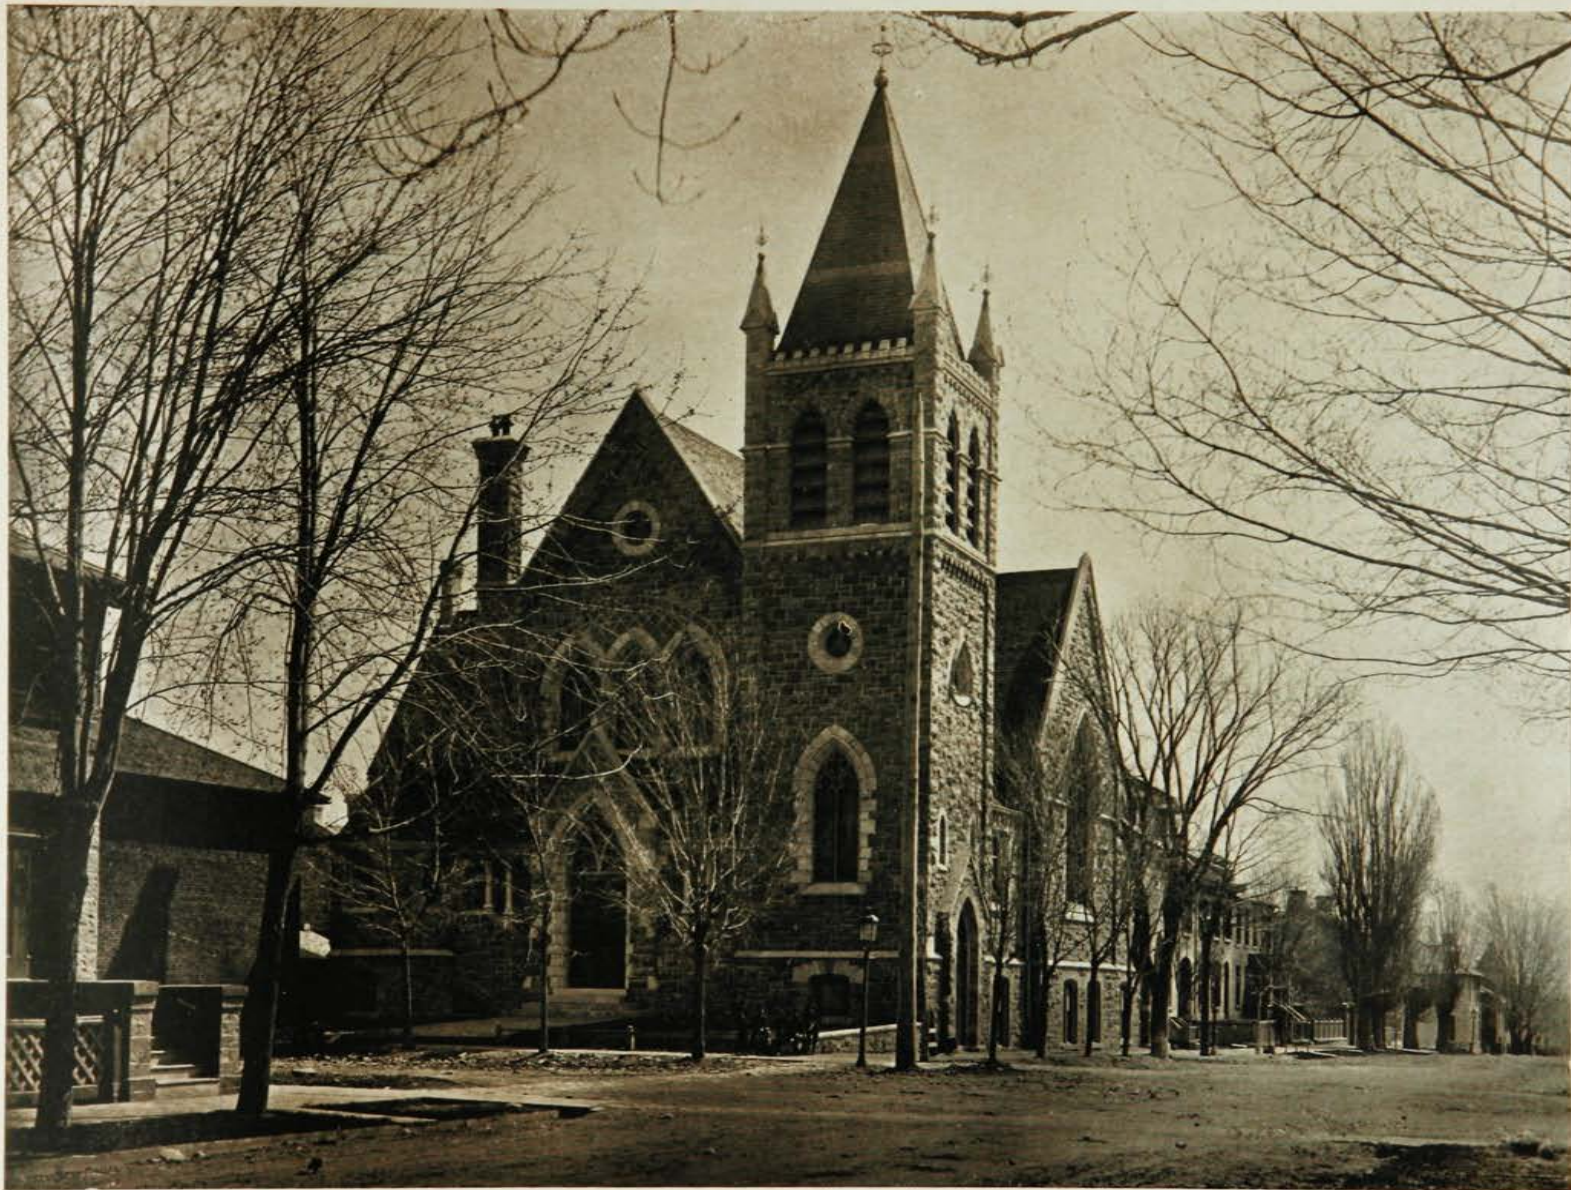

QUEEN STREET METHODIST CHURCH, KINGSTON, ONTARIO.