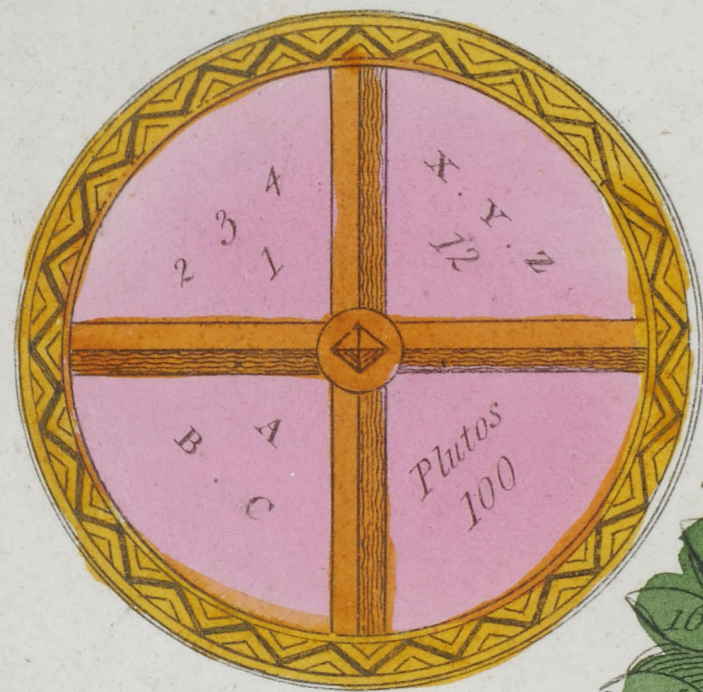

THE
**FORTUNE-TELLER'S
CALENDAR;**

OR,
MAGIC TREE,

AND
TABLES OF FATE:

INCLUDING
REMARKS ON MOLES, CARDS, &c. CURIOUS EXPERIMENTS AS
TO FUTURITY, AND THE NEW SYSTEM OF ASTROLOGY;
CHARMS AND SPELLS IN VARIETY; AND
AN EXPLANATION OF DREAMS;

The whole Original, and now for the first time made public.

BY BRIDGETINA DE ETNA,
A CELEBRATED GIPSY;
BEING A TRUE AND LINEAL DESCENDANT OF THE
FAMOUS MOTHER BRIDGET, OF NORWOOD.

London:
PRINTED BY AND FOR HODGSON AND CO.
NO. 10, NEWGATE-STREET.

Sixpence.

*The Tree of Fate,
or Oracle of
LOVE, MARRIAGE & DESTINY.*

18

FORNIE-TILLERS

CALLINIAN

W. G. W. J. A. D.

TABER OF RAY

THE UNIVERSITY OF