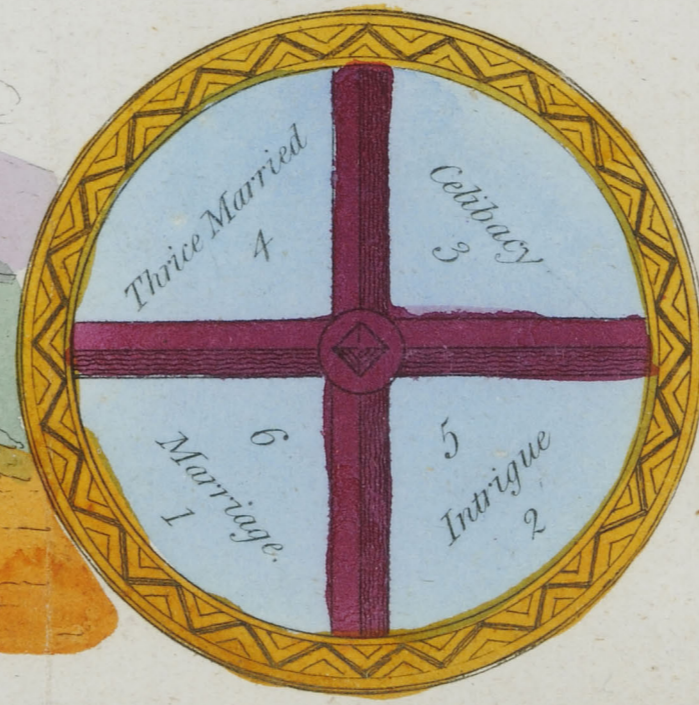

THE
**FORTUNE-TELLER'S
CALENDAR;**

OR,
MAGIC TREE,

AND
TABLES OF FATE:

INCLUDING
REMARKS ON MOLES, CARDS, &c. CURIOUS EXPERIMENTS AS
TO FUTURITY, AND THE NEW SYSTEM OF ASTROLOGY;
CHARMS AND SPELLS IN VARIETY; AND
AN EXPLANATION OF DREAMS;

The whole Original, and now for the first time made public.

BY BRIDGETINA DE ETNA,
A CELEBRATED GIPSY;
BEING A TRUE AND LINEAL DESCENDANT OF THE
FAMOUS MOTHER BRIDGET, OF NORWOOD.

London:
PRINTED BY AND FOR HODGSON AND CO.
NO. 10, NEWGATE-STREET.

Sixpence.

*The Tree of Fate,
or Oracle of
LOVE, MARRIAGE & DESTINY.*

18

FORNIE-TILLERS

CALLINIAN

W. G. W. J. A. D.

TABER OF RAY

THE UNIVERSITY OF