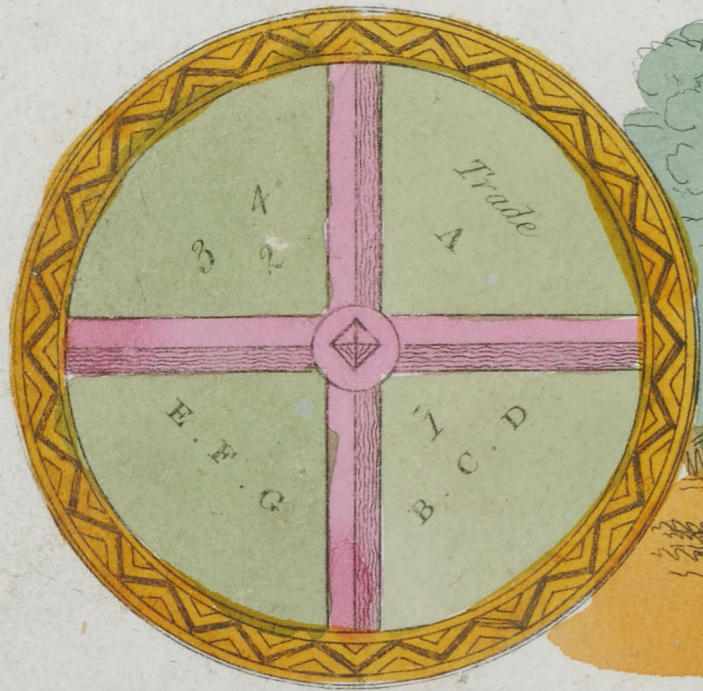

THE
**FORTUNE-TELLER'S
CALENDAR;**

OR,
MAGIC TREE,

AND
TABLES OF FATE:

INCLUDING
REMARKS ON MOLES, CARDS, &c. CURIOUS EXPERIMENTS AS
TO FUTURITY, AND THE NEW SYSTEM OF ASTROLOGY;
CHARMS AND SPELLS IN VARIETY; AND
AN EXPLANATION OF DREAMS;

The whole Original, and now for the first time made public.

BY BRIDGETINA DE ETNA,
A CELEBRATED GIPSY;
BEING A TRUE AND LINEAL DESCENDANT OF THE
FAMOUS MOTHER BRIDGET, OF NORWOOD.

London:
PRINTED BY AND FOR HODGSON AND CO.
NO. 10, NEWGATE-STREET.

Sixpence.

*The Tree of Fate,
or Oracle of
LOVE, MARRIAGE & DESTINY.*

18

FORNIE-TILLERS

CALLINIAN

W. G. W. J. A. D.

TABER OF RAY

THE UNIVERSITY OF