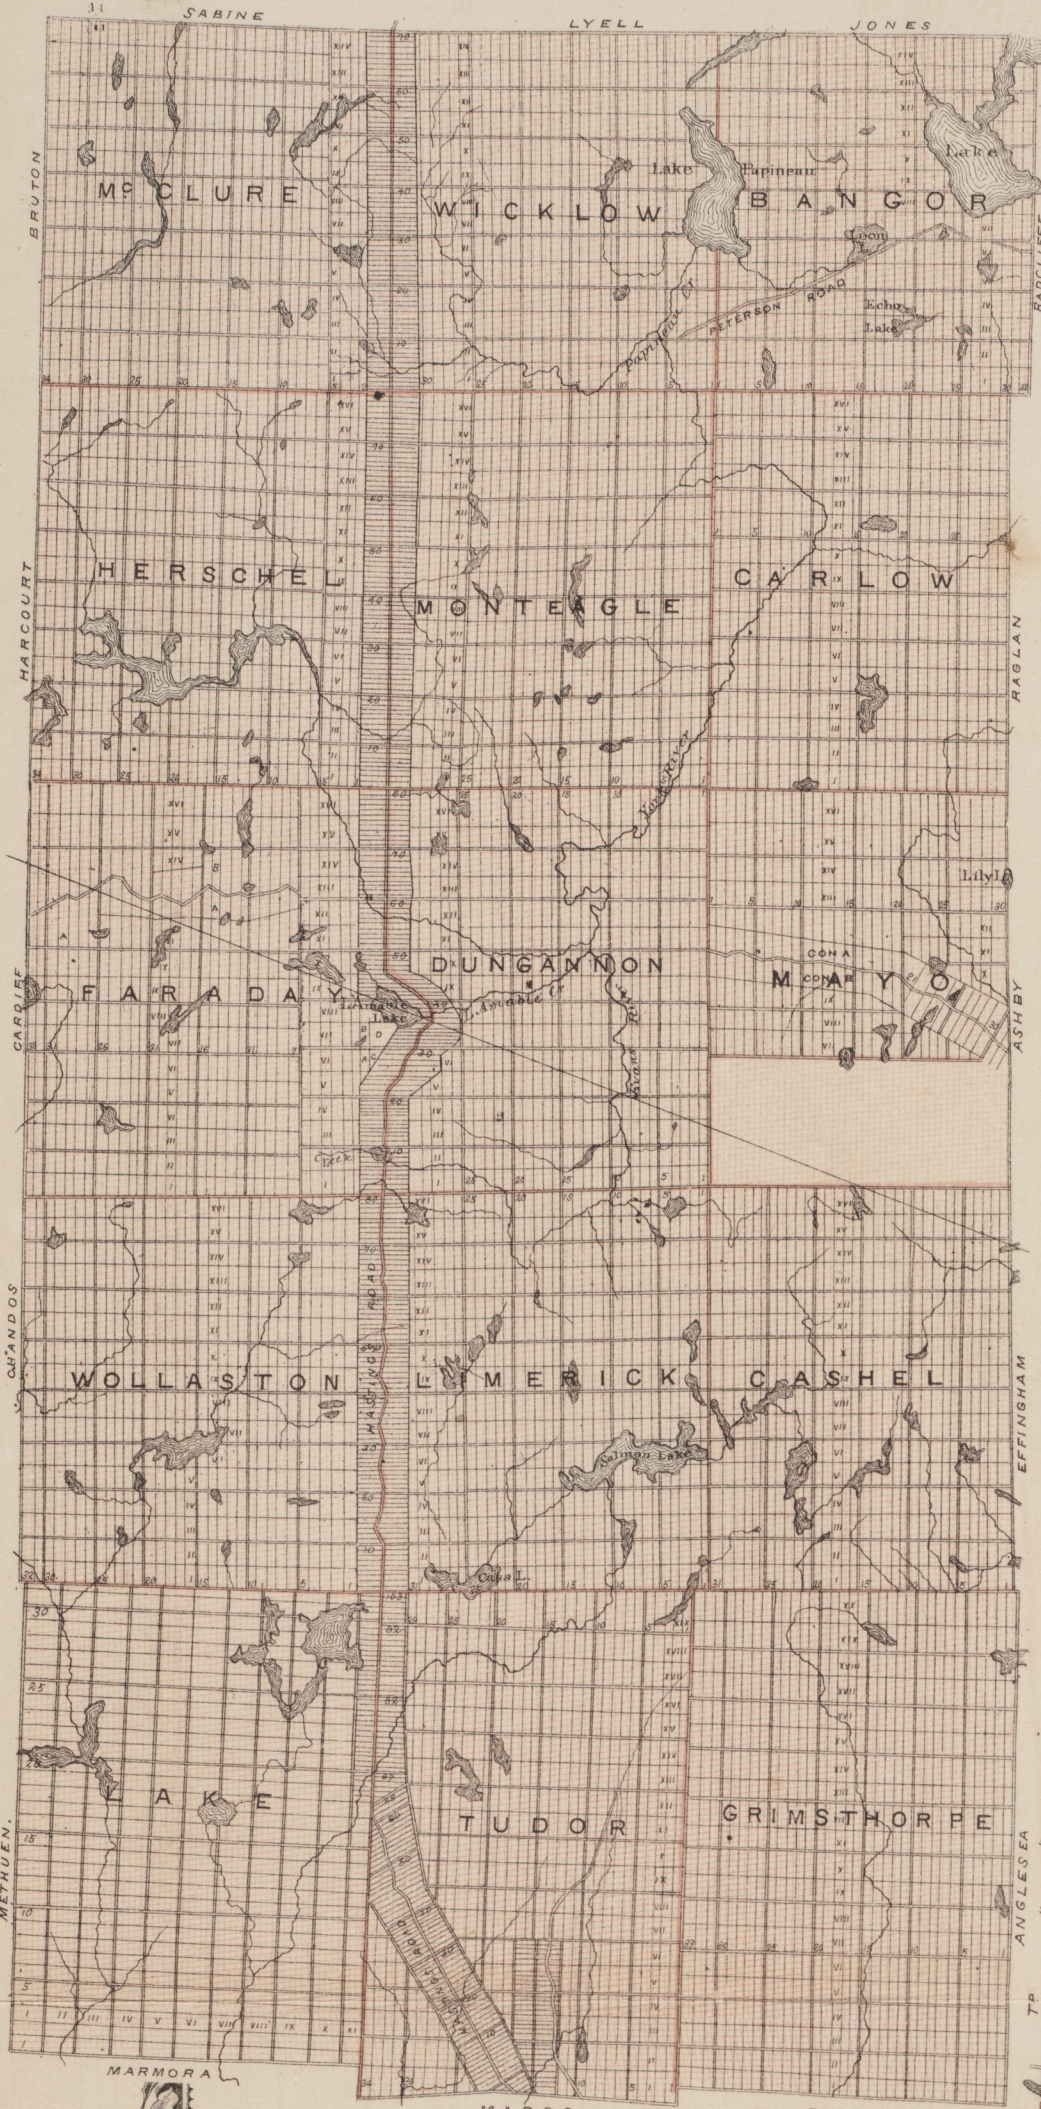

MAP OF  
COUNTY HASTINGS  
NORTH PART  
SCALE 400 CHAINS PER INCH.

MAP OF THE COUNTIES  
OF  
**HASTINGS**  
PRINCE EDWARD  
ONTARIO.  
SCALE  
240 CHAINS PER INCH

L  
A  
K  
E  
O  
N  
T  
A  
R  
I  
O