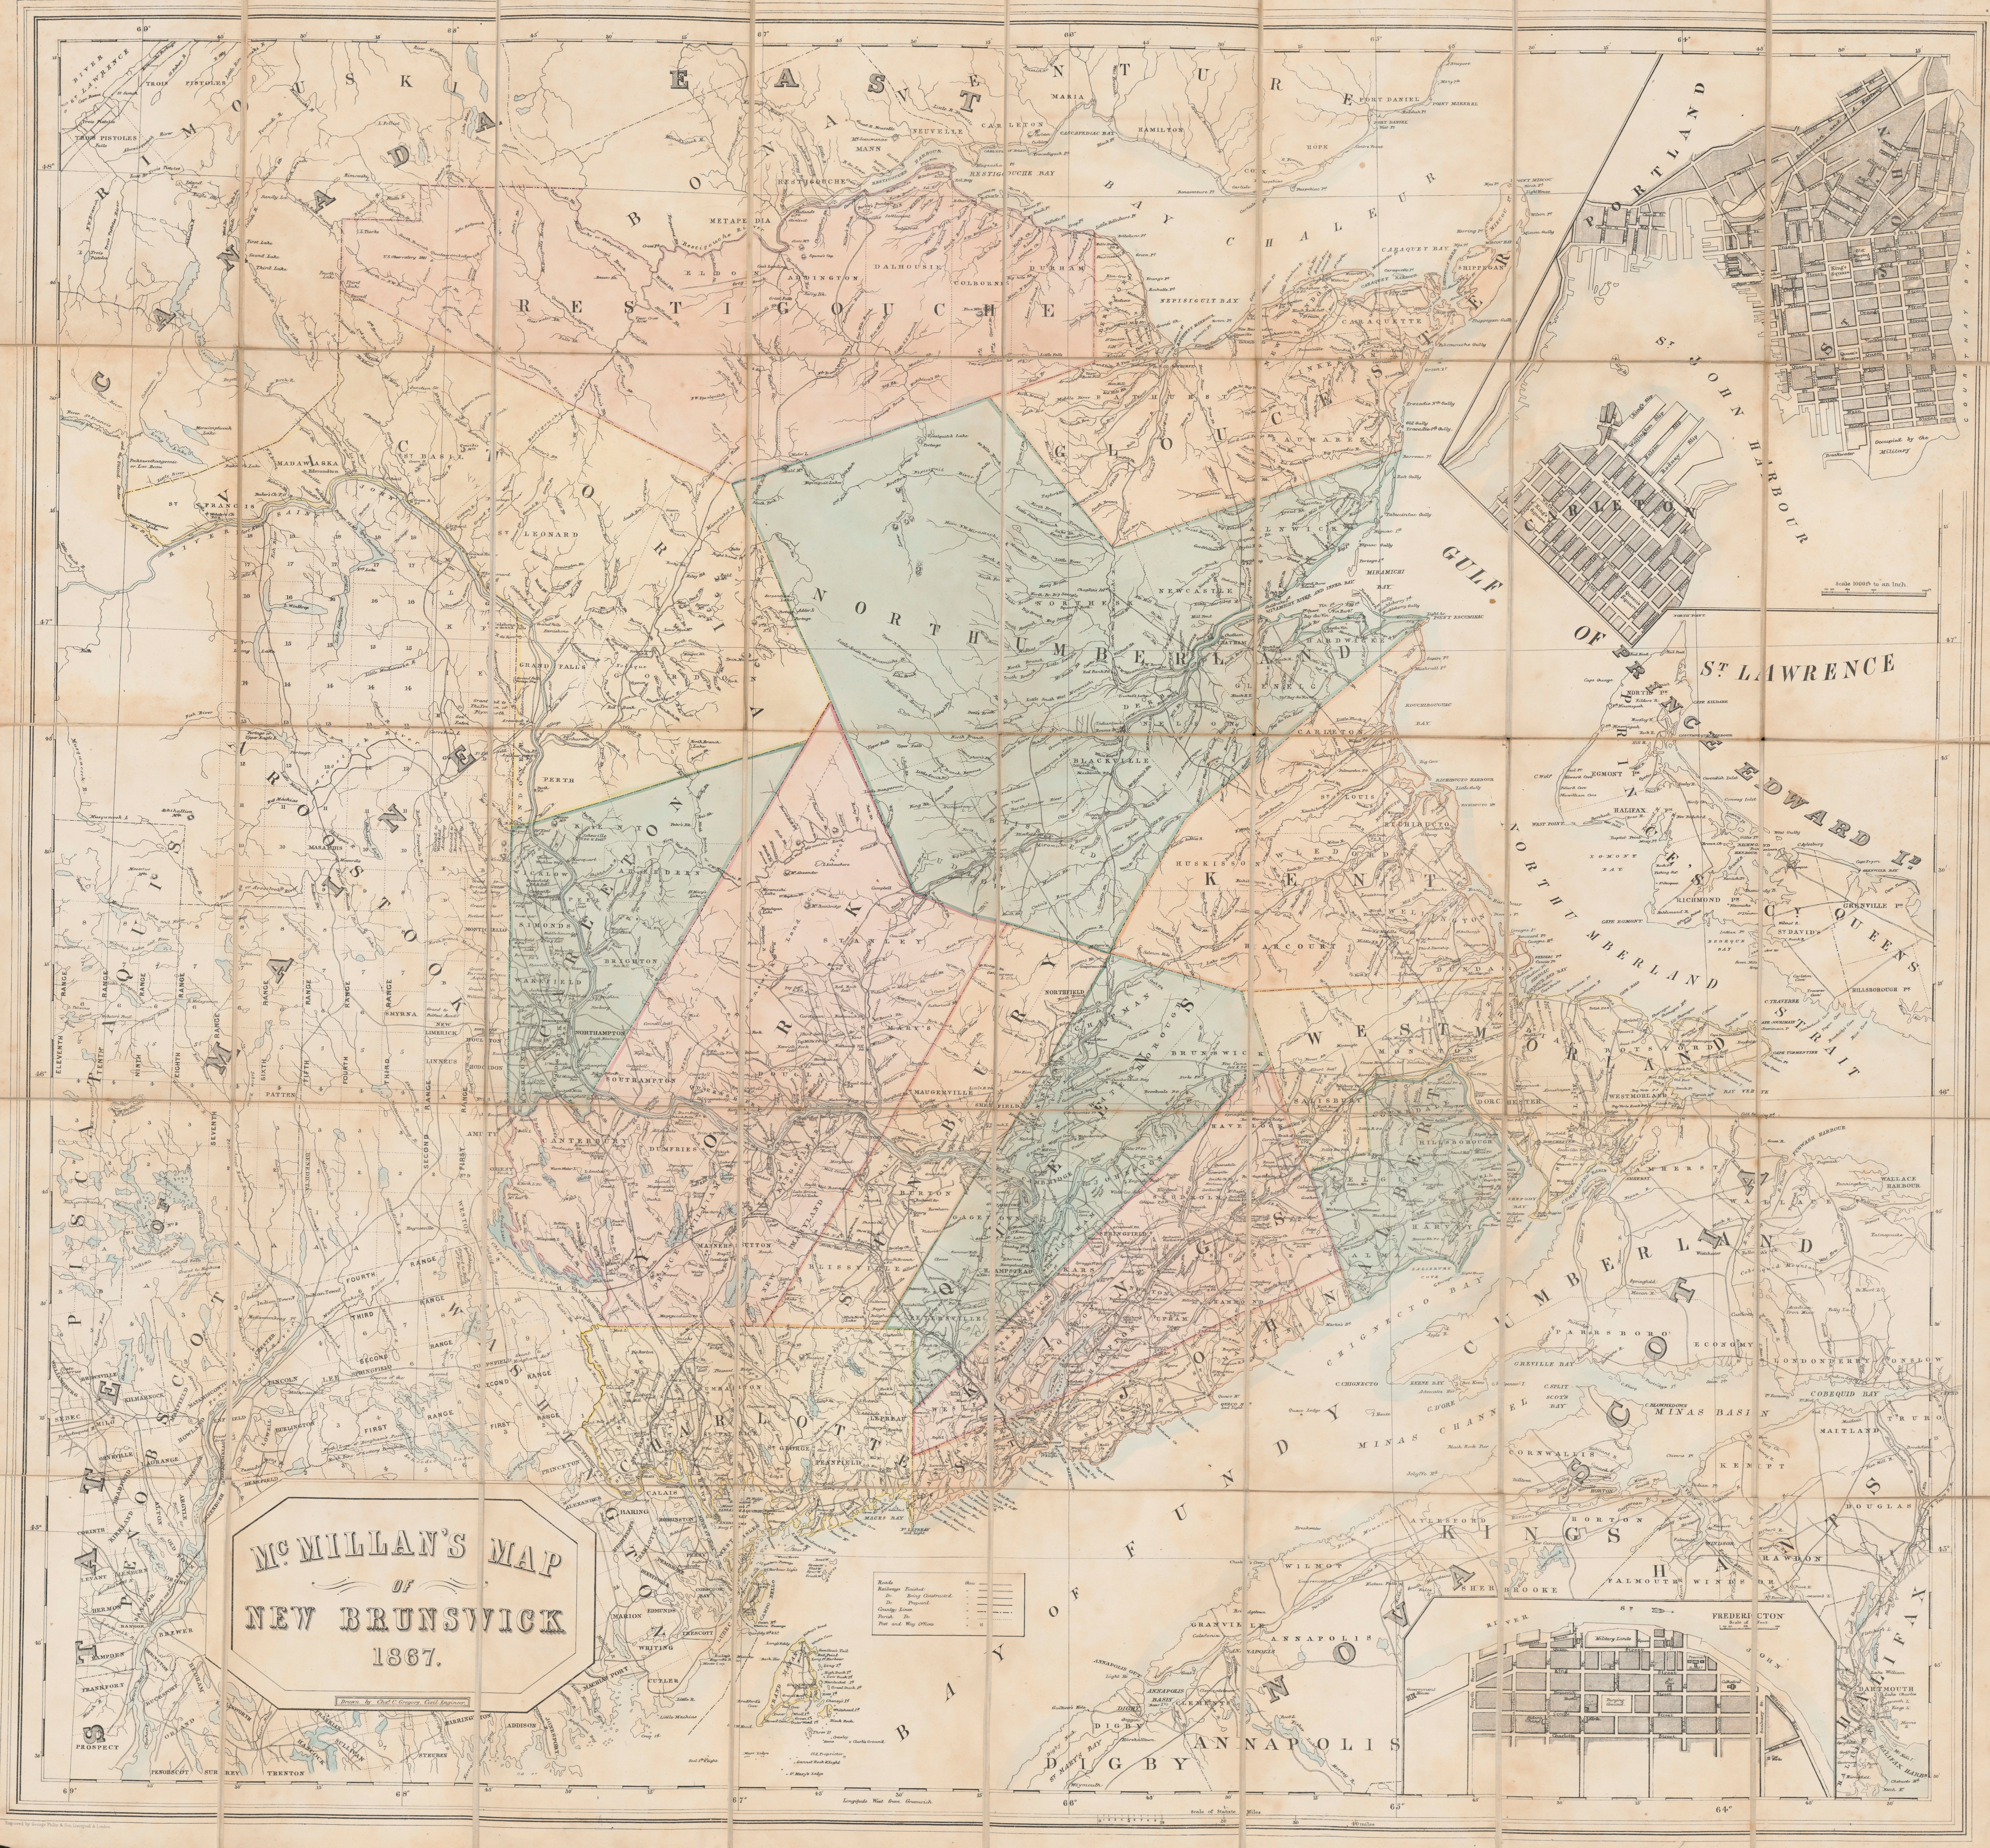

BEQUEST
Mrs. Peter Redpath.

G-2828 G-80

Library of McGill University
MONTREAL
Revised 1867

McMILLAN'S MAP
OF
NEW BRUNSWICK
1867.