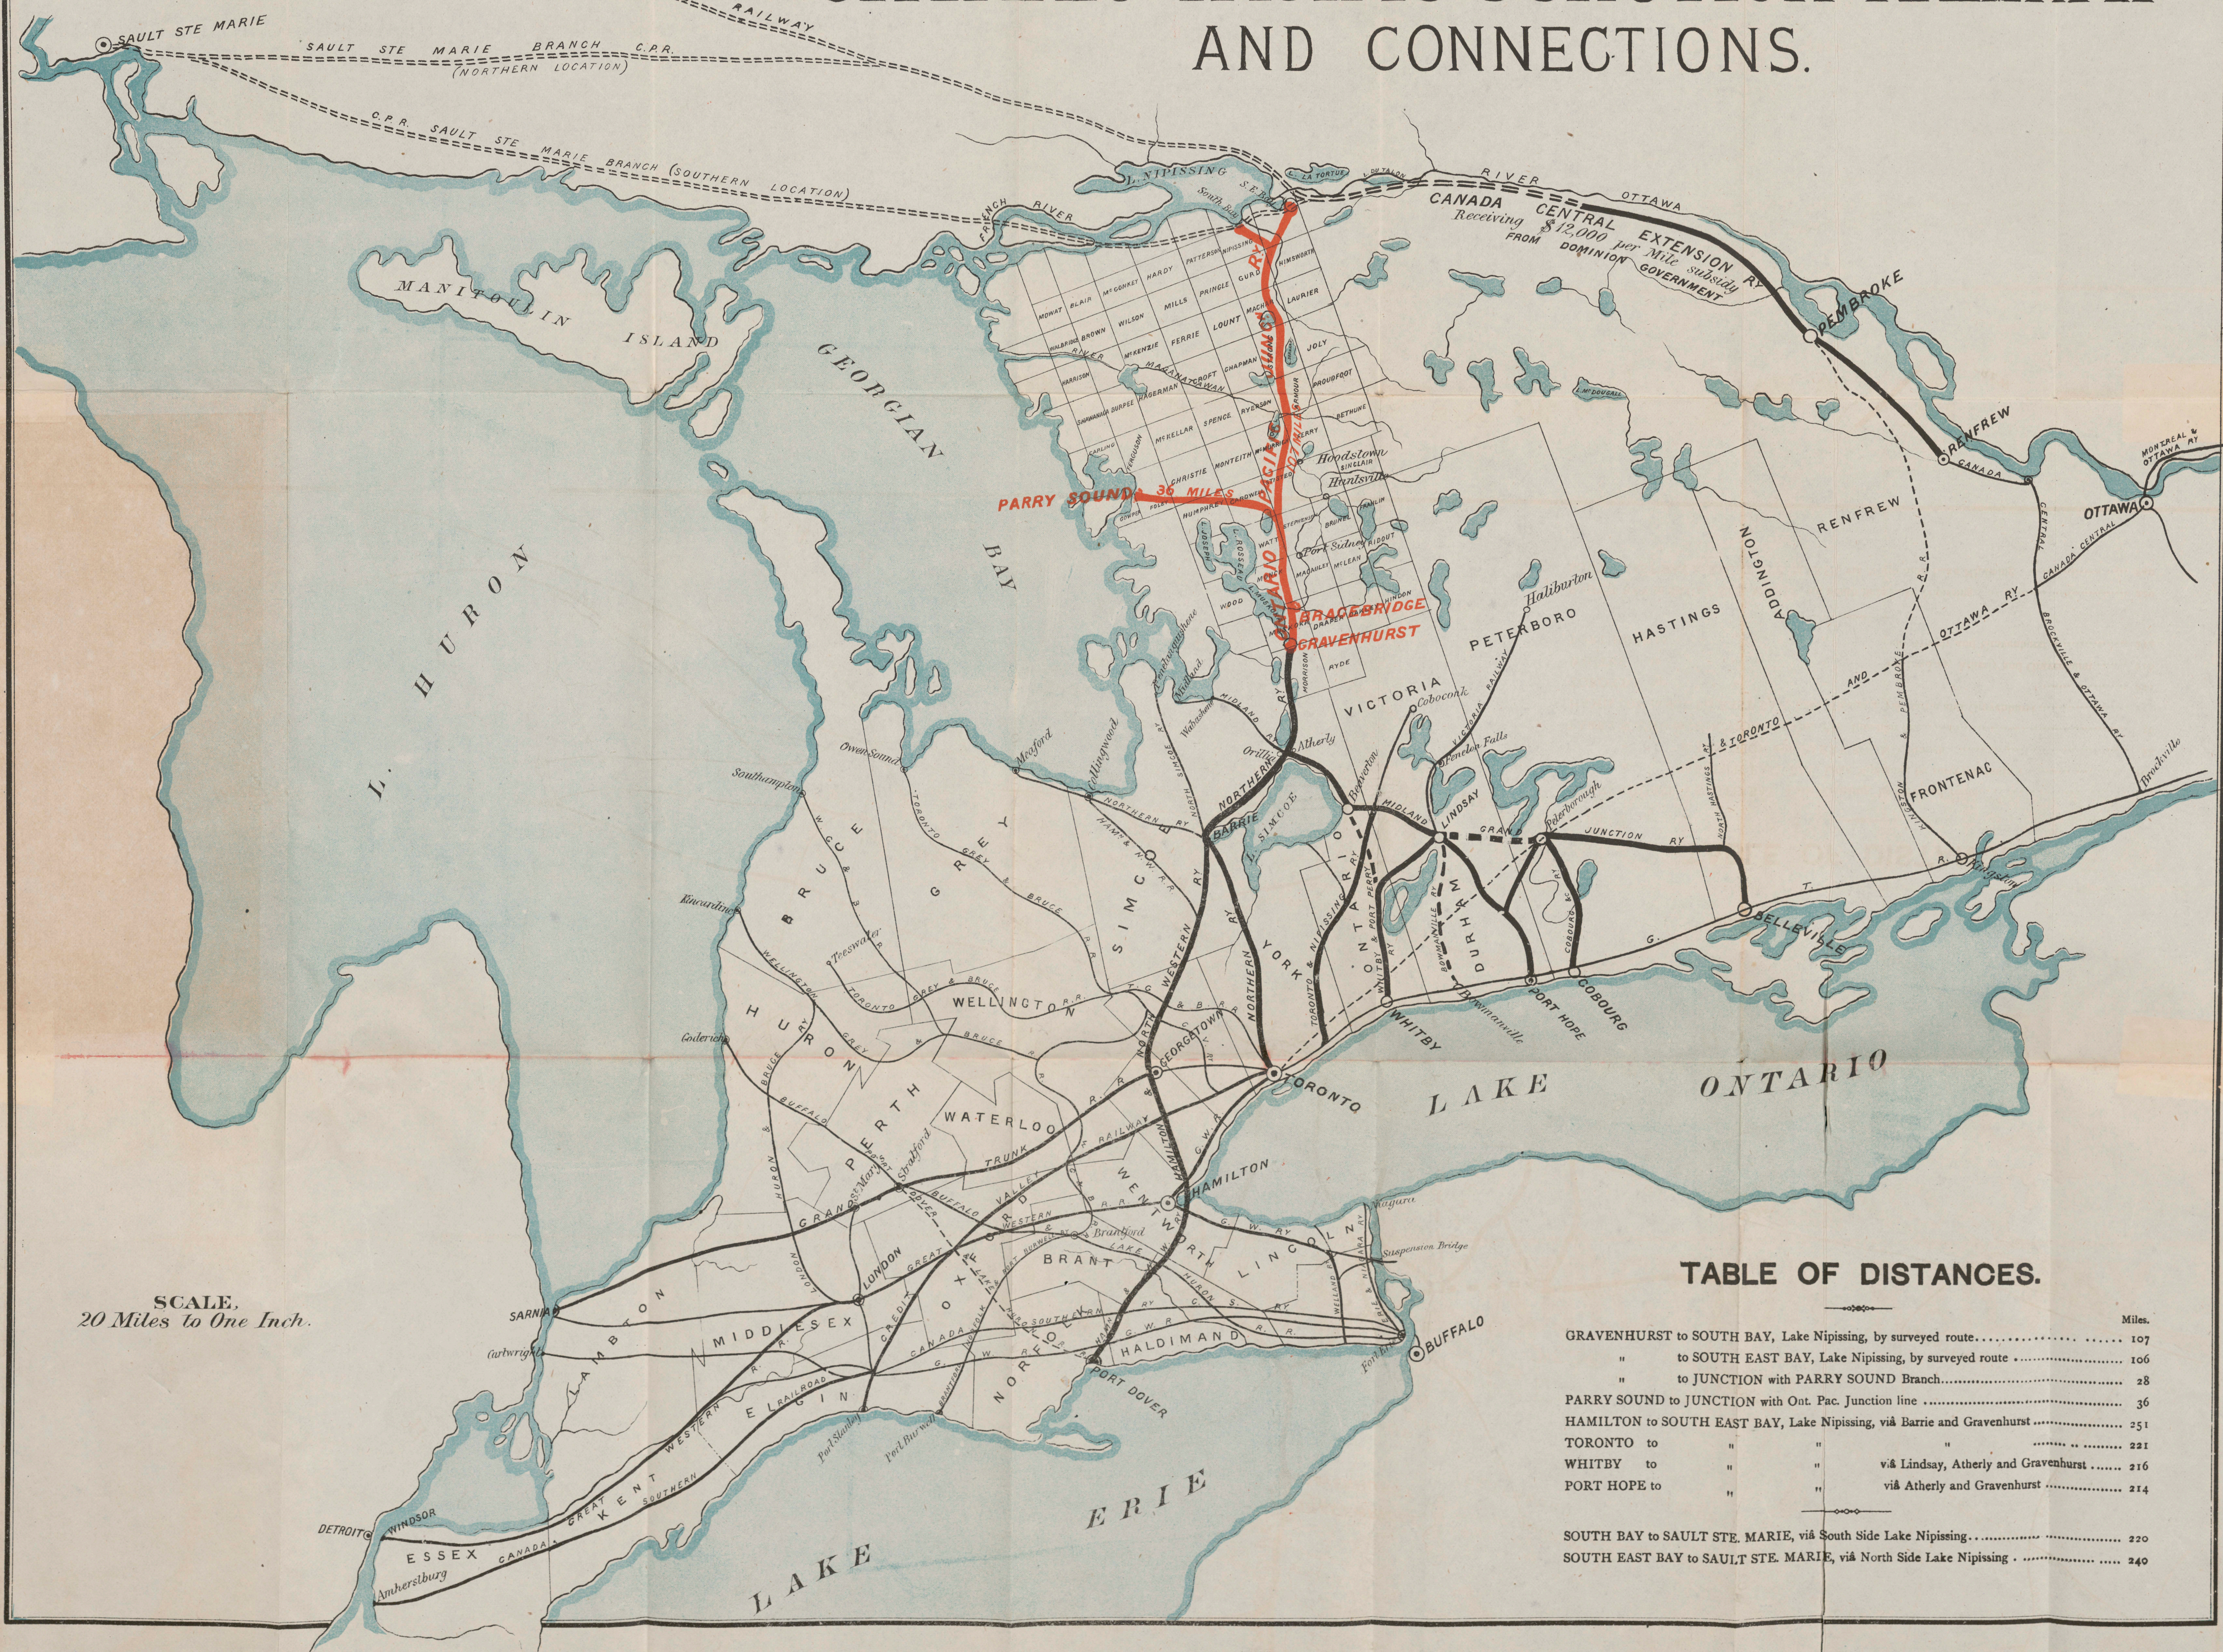

ONTARIO
PACIFIC JUNCTION
RAILWAY.
and Connections.

ONTARIO PACIFIC JUNCTION RAILWAY AND CONNECTIONS.

SCALE,
20 Miles to One Inch.

TABLE OF DISTANCES.

	Miles.
GRAVENHURST to SOUTH BAY, Lake Nipissing, by surveyed route	107
" to SOUTH EAST BAY, Lake Nipissing, by surveyed route	106
" to JUNCTION with PARRY SOUND Branch	28
PARRY SOUND to JUNCTION with Ont. Pac. Junction line	36
HAMILTON to SOUTH EAST BAY, Lake Nipissing, via Barrie and Gravenhurst	251
TORONTO to " " " " " " "	221
WHITBY to " " " " via Lindsay, Atherly and Gravenhurst	216
PORT HOPE to " " " " via Atherly and Gravenhurst	214
SOUTH BAY to SAULT STE. MARIE, via South Side Lake Nipissing	220
SOUTH EAST BAY to SAULT STE. MARIE, via North Side Lake Nipissing	240

ONTARIO
Map Collection
451847