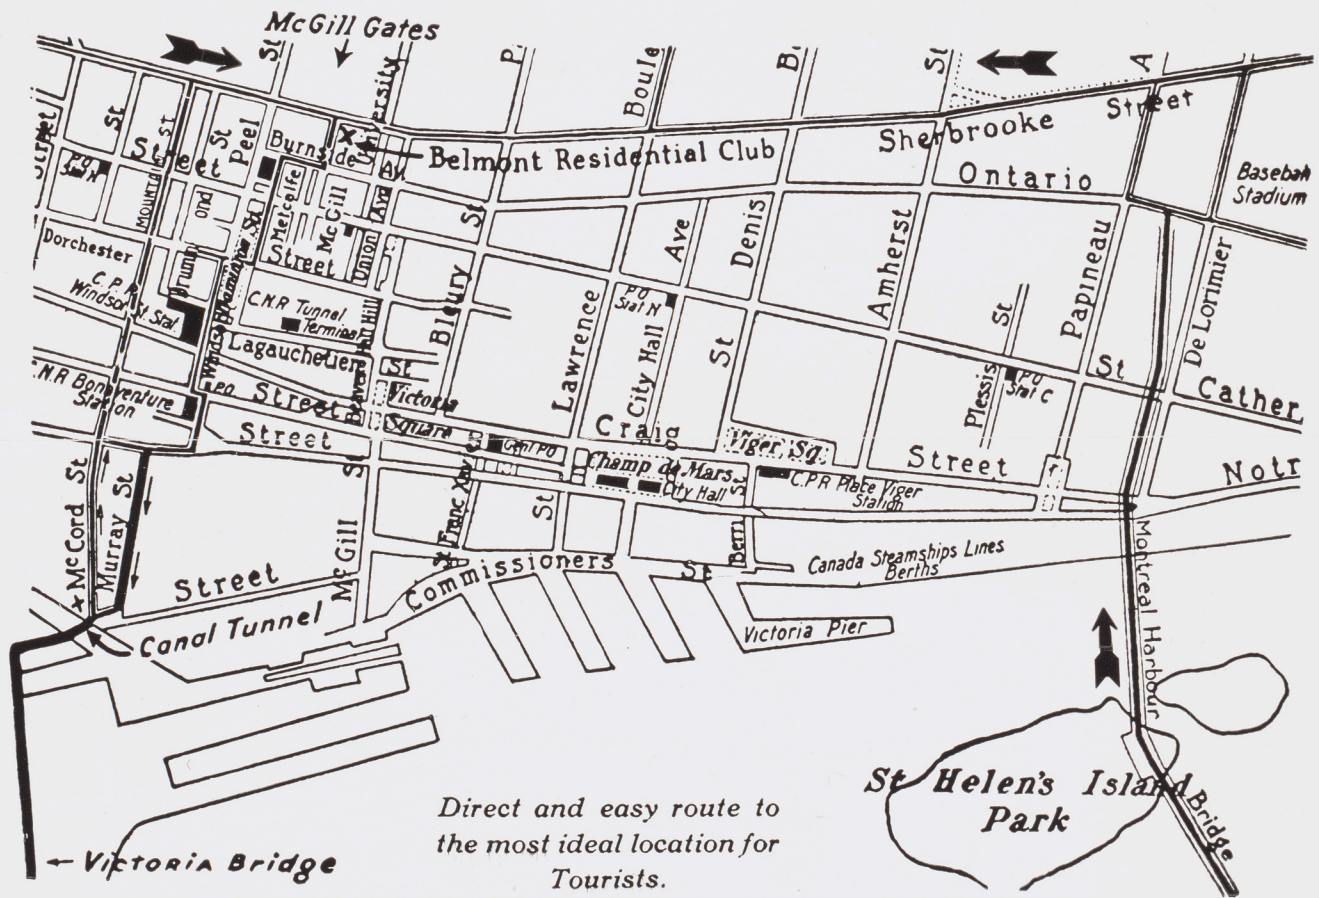

Are You Going To MONTREAL

Belmont Residential Club

2039 McGill College Ave.
MONTREAL

Our central location is very
convenient for TOURISTS

Comfortable, Cool,
Airy Suites

\$2.00 per day

PER PERSON

Every suite has private bath or shower.

SPECIAL RATES FOR FAMILIES
WEEKLY TERMS ARRANGED
EXCELLENT DINING-ROOM SERVICE

« »

Situated within three minutes walk of
central shopping and theatre district

(SEE OTHER SIDE)

CORNWALL NO. 2

OCTAVO 1024

410-29-806
MCGILL LIBRARY

*Direct and easy route to
the most ideal location for
Tourists.*

*St Helen's Island
Park*