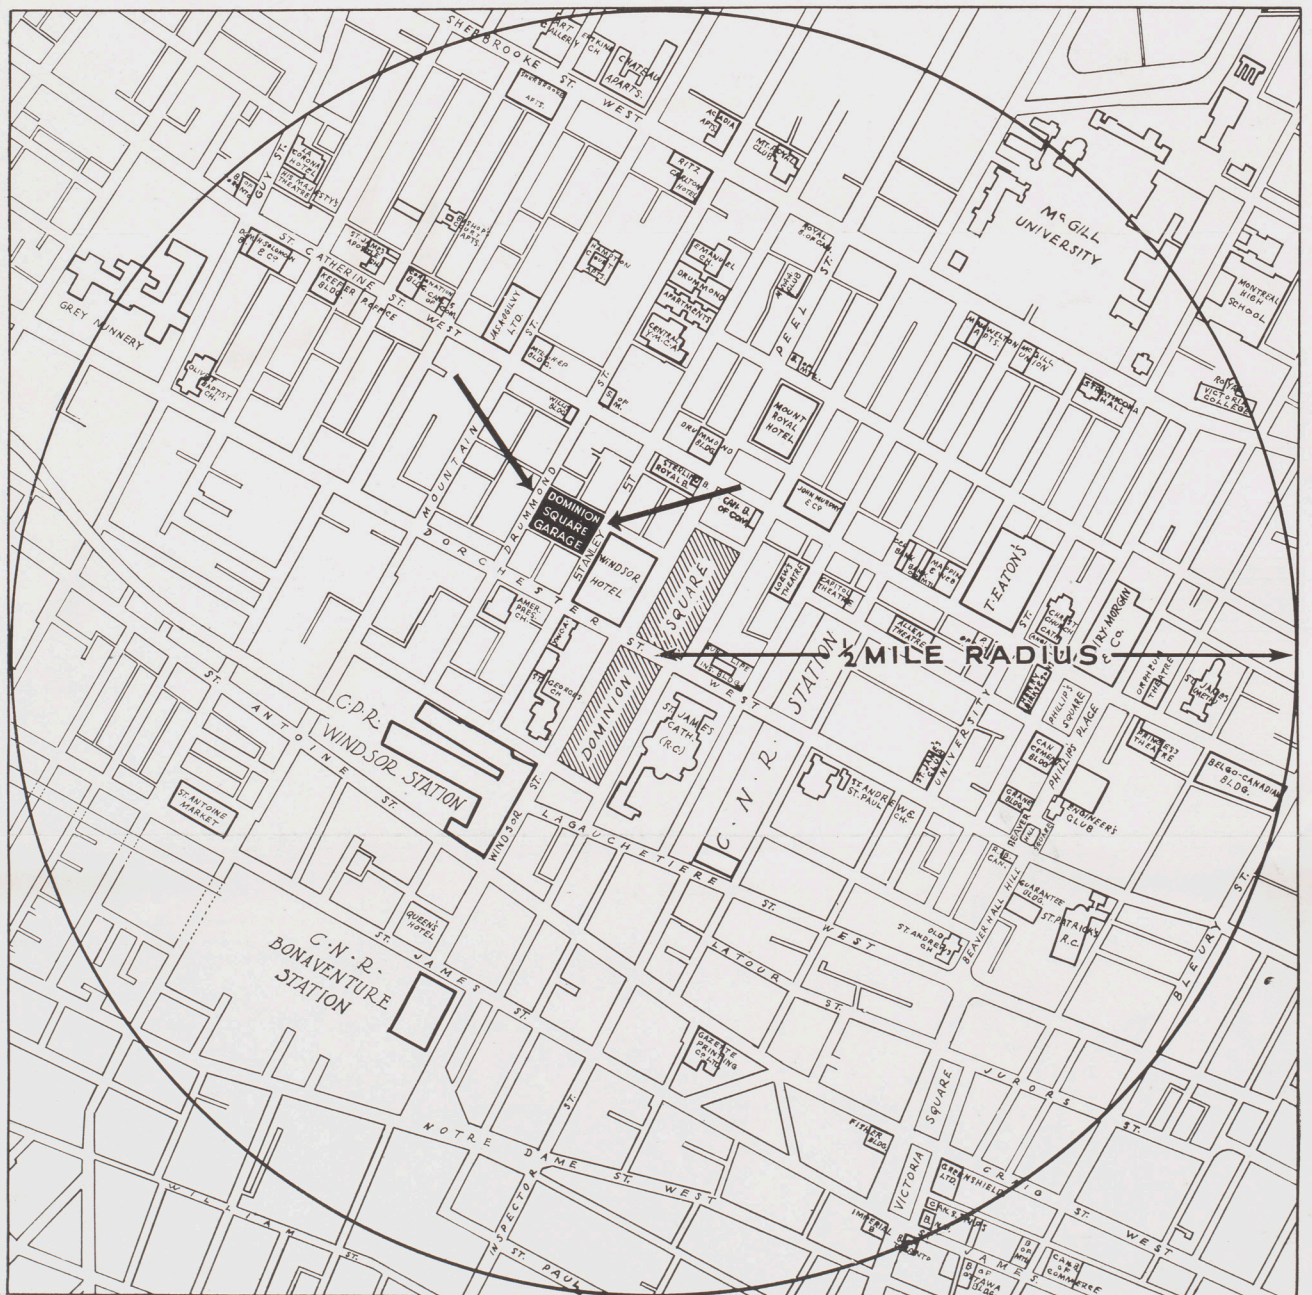

Dominion Square Garage as it will appear.  
 (From Architects' Drawing)

City of Montreal within one-half mile radius of Dominion Square Garage.